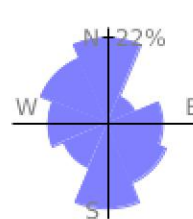

Measured Profile

range 16' to 167' gain 276' loss 272' exaggeration 47.3x

Slope Angle (top), Land Cover (middle), Tree Cover (bottom)

Elevation

Min 17'
Avg 79'
Max 169'
Delta 152'

Slope

Min 0°
Avg 12°
Max 35°

Aspect

Tree Cover

Land Cover

- Wetland 84%
- Crops 11%
- Water 3%
- Barren 1%