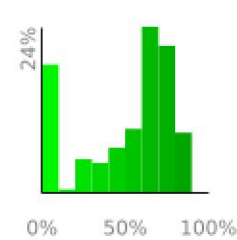

Measured Profile

range 16' to 167' gain 276' loss 272' exaggeration 47.3x

Slope Angle (top), Land Cover (middle), Tree Cover (bottom)

Elevation

Min 17'
Avg 79'
Max 169'
Delta 152'

Slope

Min 0°
Avg 12°
Max 35°

Aspect

Tree Cover

Land Cover

- Wetland 84%
- Crops 11%
- Water 3%
- Barren 1%