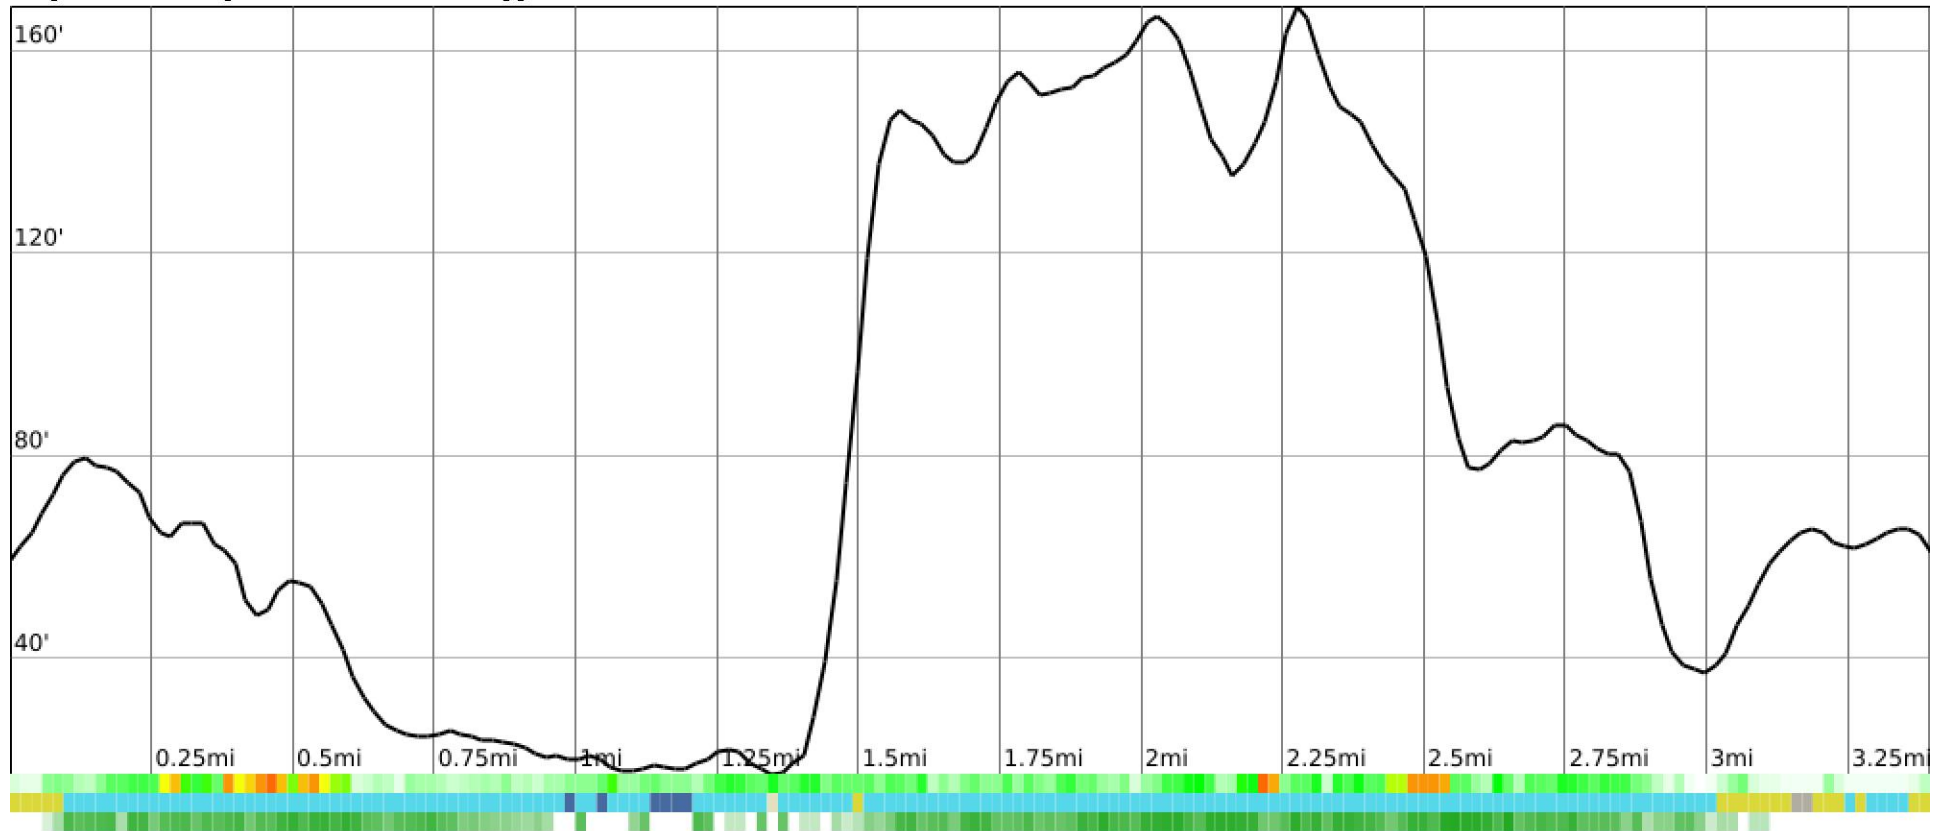

Measured Profile

range 16' to 167' gain 276' loss 272' exaggeration 47.3x

Slope Angle (top), Land Cover (middle), Tree Cover (bottom)

Elevation

Min 17'
Avg 79'
Max 169'
Delta 152'

Slope

Min 0°
Avg 12°
Max 35°

Aspect

Tree Cover

Land Cover

- Wetland 84%
- Crops 11%
- Water 3%
- Barren 1%