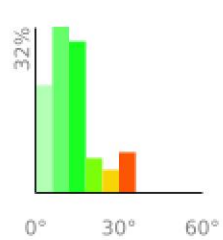

Measured Profile

range 16' to 167' gain 276' loss 272' exaggeration 47.3x

Slope Angle (top), Land Cover (middle), Tree Cover (bottom)

Elevation

Min 17'
Avg 79'
Max 169'
Delta 152'

Slope

Min 0°
Avg 12°
Max 35°

Aspect

Tree Cover

Land Cover

- Wetland 84%
- Crops 11%
- Water 3%
- Barren 1%