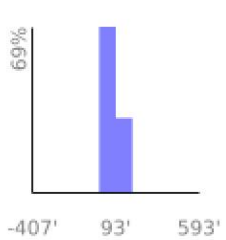

Measured Profile

range 16' to 167' gain 276' loss 272' exaggeration 47.3x

Slope Angle (top), Land Cover (middle), Tree Cover (bottom)

Elevation

Min 17'
Avg 79'
Max 169'
Delta 152'

Slope

Min 0°
Avg 12°
Max 35°

Aspect

Tree Cover

Land Cover

- Wetland 84%
- Crops 11%
- Water 3%
- Barren 1%