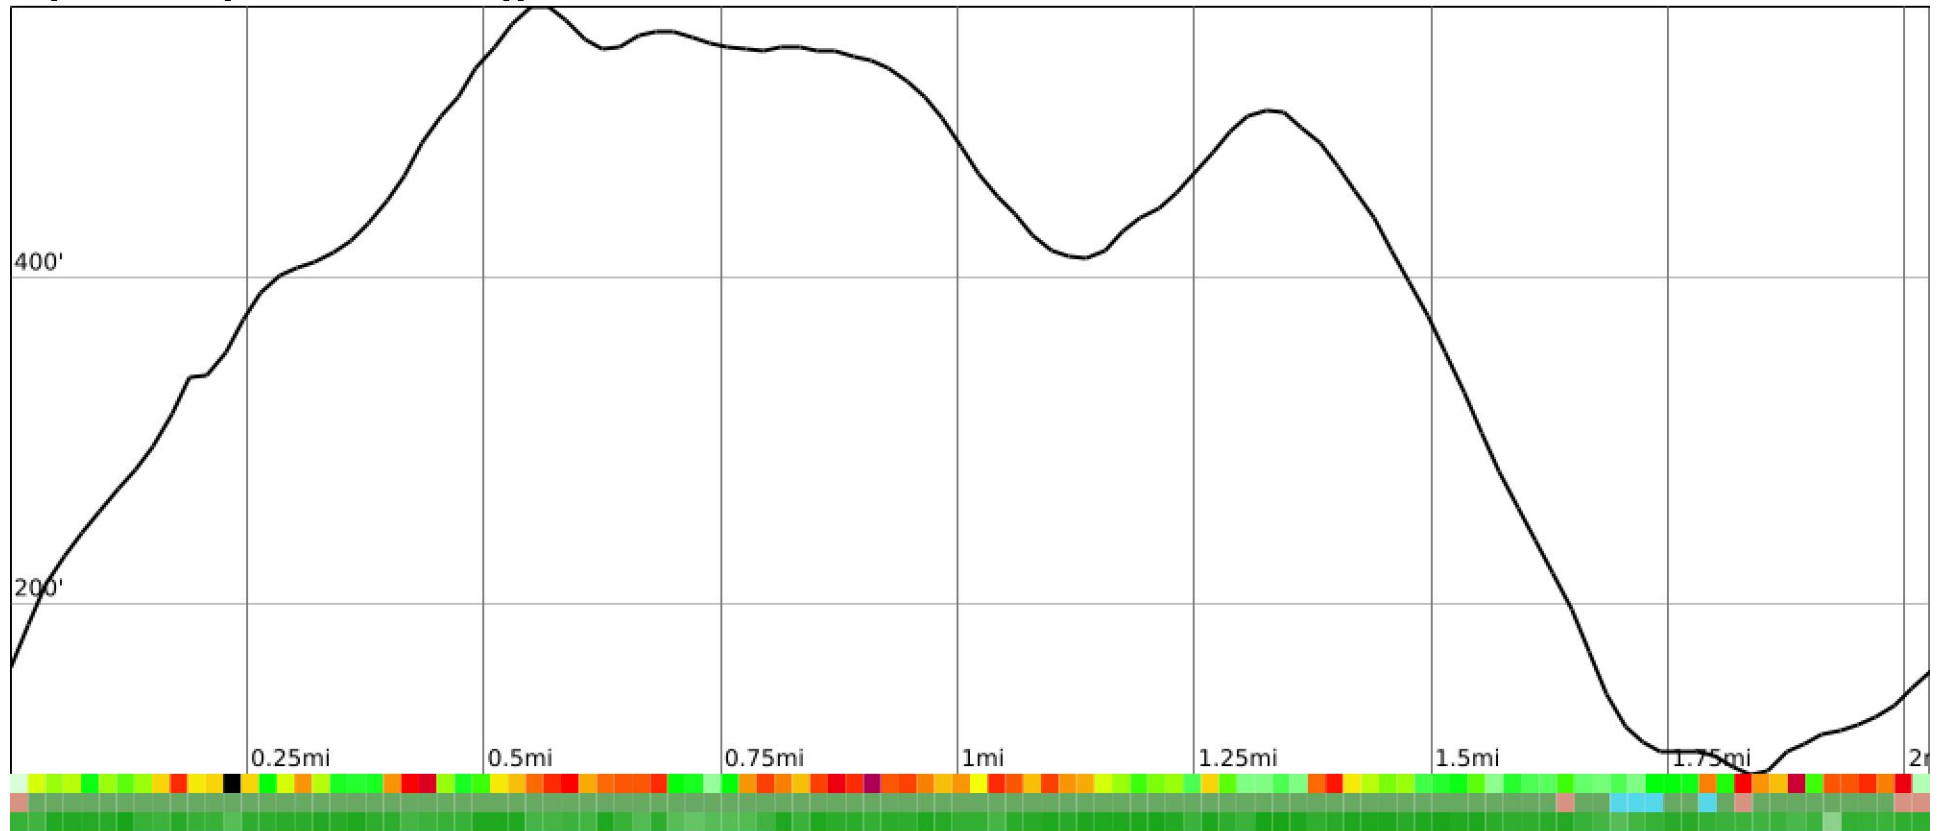

Measured Profile

range 95' to 564' gain 571' loss 574' exaggeration 9.1x

Slope Angle (top), Land Cover (middle), Tree Cover (bottom)

Elevation

Min 96'
Avg 375'
Max 567'
Delta 471'

Slope

Min 3°
Avg 27°
Max 75°

Aspect

Tree Cover

Land Cover

Forest 92%
Developed 5%
Wetland 4%