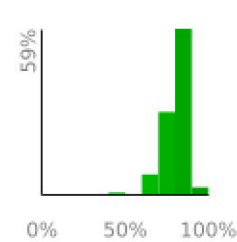

Measured Profile

range 95' to 564' gain 571' loss 574' exaggeration 9.1x

Slope Angle (top), Land Cover (middle), Tree Cover (bottom)

Elevation

Min 96'
Avg 375'
Max 567'
Delta 471'

Slope

Min 3°
Avg 27°
Max 75°

Aspect

Tree Cover

Land Cover

Forest 92%
Developed 5%
Wetland 4%