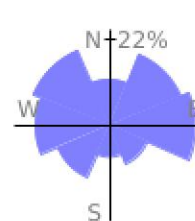

Measured Profile

range 95' to 564' gain 571' loss 574' exaggeration 9.1x

Slope Angle (top), Land Cover (middle), Tree Cover (bottom)

Elevation

Min 96'
Avg 375'
Max 567'
Delta 471'

Slope

Min 3°
Avg 27°
Max 75°

Aspect

Tree Cover

Land Cover

Forest 92%
Developed 5%
Wetland 4%