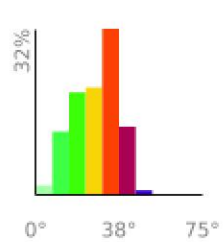

Measured Profile

range 95' to 564' gain 571' loss 574' exaggeration 9.1x

Slope Angle (top), Land Cover (middle), Tree Cover (bottom)

Elevation

Min 96'
Avg 375'
Max 567'
Delta 471'

Slope

Min 3°
Avg 27°
Max 75°

Aspect

Tree Cover

Land Cover

Forest 92%
Developed 5%
Wetland 4%