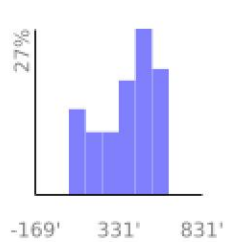

Measured Profile

range 95' to 564' gain 571' loss 574' exaggeration 9.1x

Slope Angle (top), Land Cover (middle), Tree Cover (bottom)

Elevation

Min 96'
Avg 375'
Max 567'
Delta 471'

Slope

Min 3°
Avg 27°
Max 75°

Aspect

Tree Cover

Land Cover

Forest 92%
Developed 5%
Wetland 4%