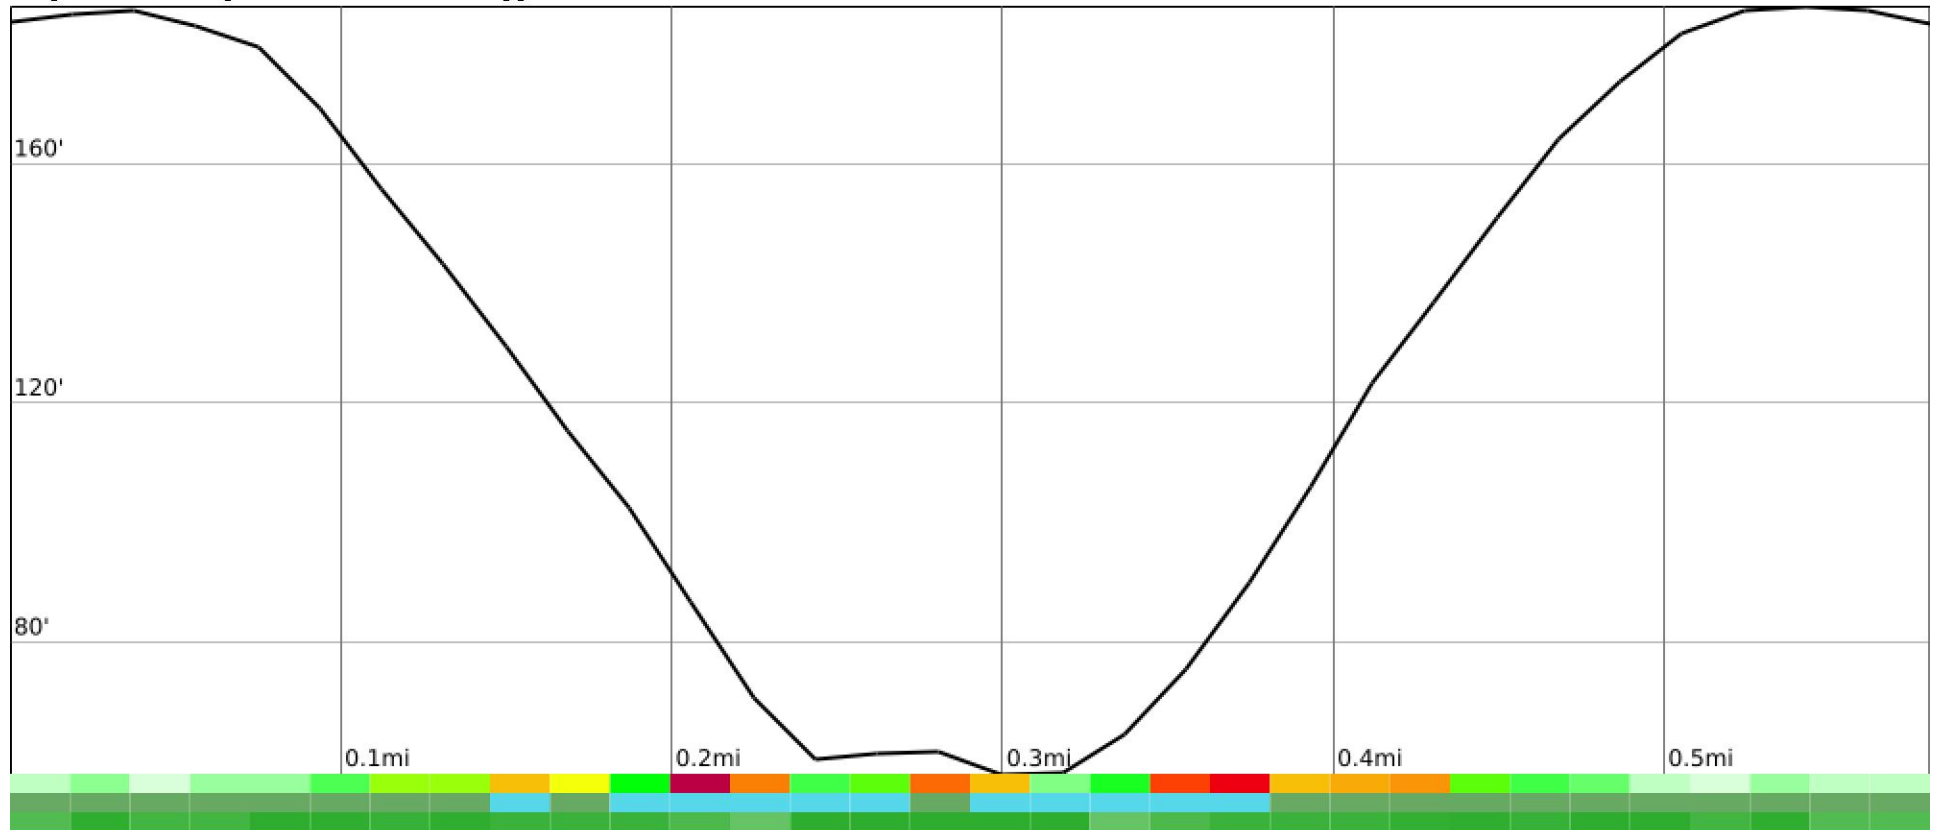

Measured Profile

range 56' to 184' gain 131' loss 131' exaggeration 9.5x

Slope Angle (top), Land Cover (middle), Tree Cover (bottom)

Elevation

Min 58'
Avg 131'
Max 186'
Delta 128'

Slope

Min 3°
Avg 20°
Max 44°

Aspect

Tree Cover

Land Cover

Forest 66%
Wetland 34%