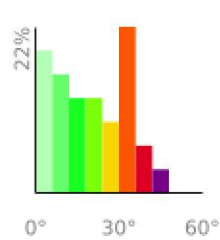

Measured Profile

range 56' to 184' gain 131' loss 131' exaggeration 9.5x

Slope Angle (top), Land Cover (middle), Tree Cover (bottom)

Elevation

Min 58'
Avg 131'
Max 186'
Delta 128'

Slope

Min 3°
Avg 20°
Max 44°

Aspect

Tree Cover

Land Cover

Forest 66%
Wetland 34%