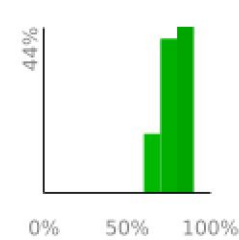

Measured Profile

range 56' to 184' gain 131' loss 131' exaggeration 9.5x

Slope Angle (top), Land Cover (middle), Tree Cover (bottom)

Elevation

Min 58'
Avg 131'
Max 186'
Delta 128'

Slope

Min 3°
Avg 20°
Max 44°

Aspect

Tree Cover

Land Cover

Forest 66%
Wetland 34%