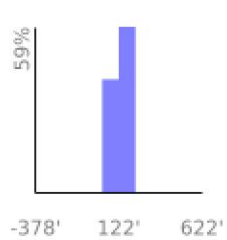

Measured Profile

range 56' to 184' gain 131' loss 131' exaggeration 9.5x

Slope Angle (top), Land Cover (middle), Tree Cover (bottom)

Elevation

Min 58'
Avg 131'
Max 186'
Delta 128'

Slope

Min 3°
Avg 20°
Max 44°

Aspect

Tree Cover

Land Cover

Forest 66%
Wetland 34%