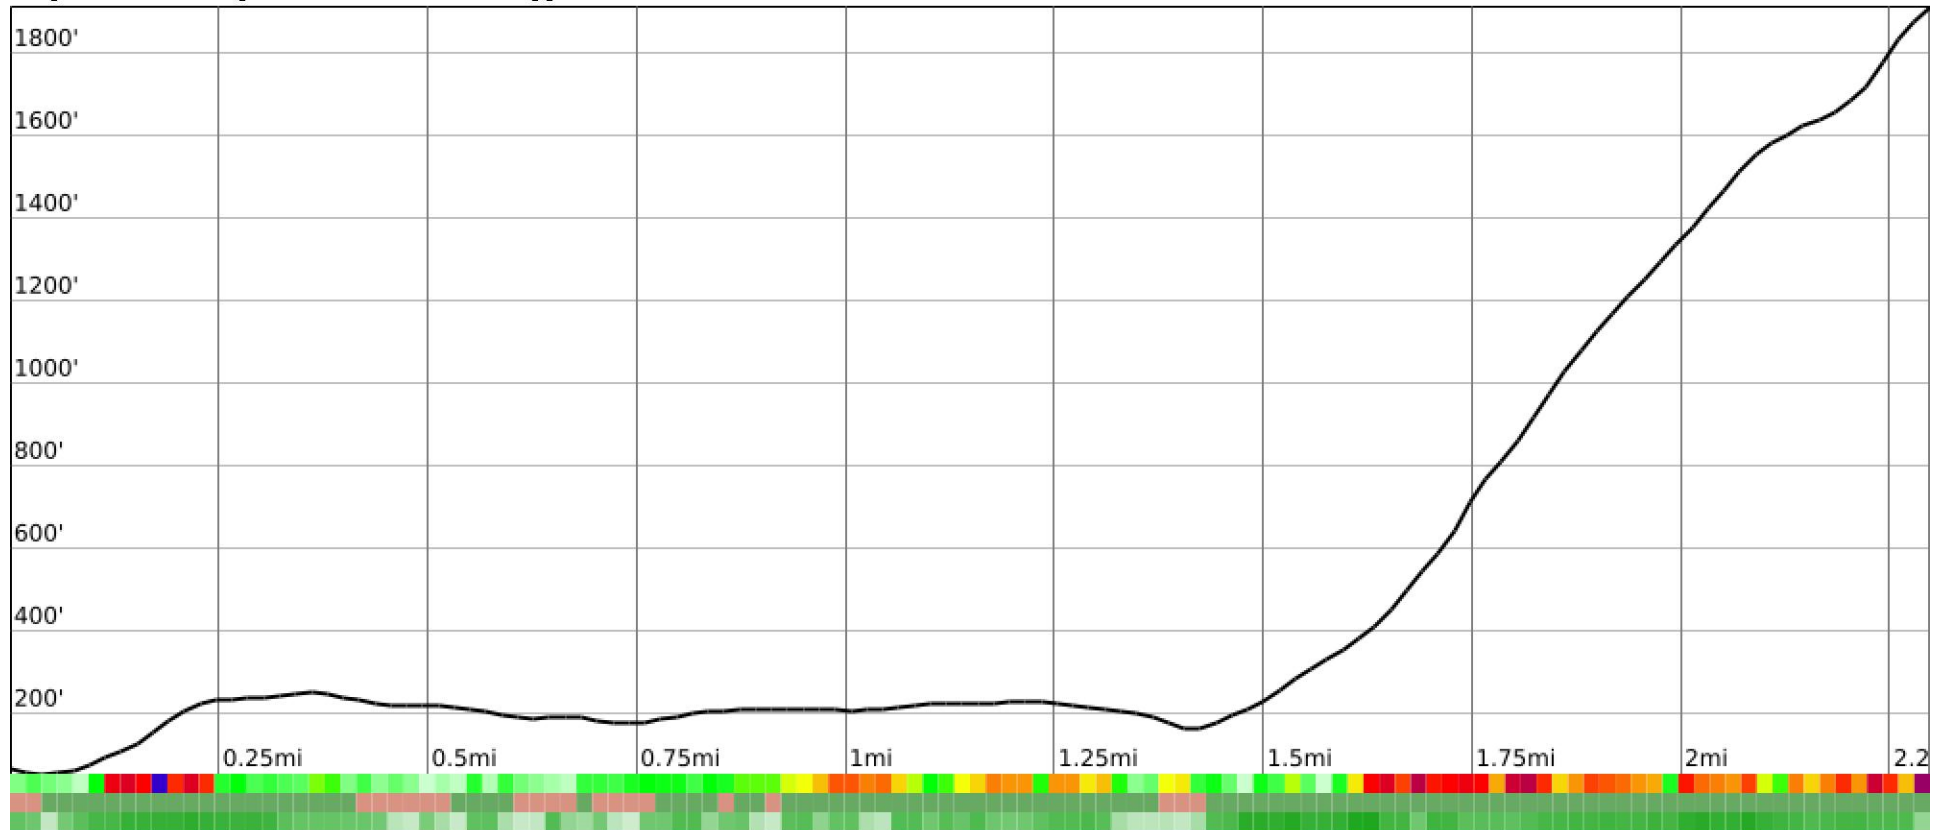

Measured Profile

range 52' to 1913' gain 2008' loss 157' exaggeration 2.6x

Slope Angle (top), Land Cover (middle), Tree Cover (bottom)

Elevation

Min 55'
Avg 504'
Max 1916'
Delta 1861'

Slope

Min 4°
Avg 25°
Max 52°

Aspect

Tree Cover

Land Cover

Forest 83%
Developed 17%