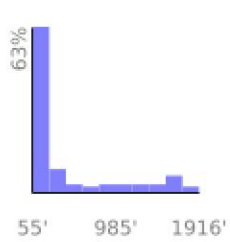

Measured Profile

range 52' to 1913' gain 2008' loss 157' exaggeration 2.6x

Slope Angle (top), Land Cover (middle), Tree Cover (bottom)

Elevation

Min 55'
Avg 504'
Max 1916'
Delta 1861'

Slope

Min 4°
Avg 25°
Max 52°

Aspect

Tree Cover

Land Cover

Forest 83%
Developed 17%