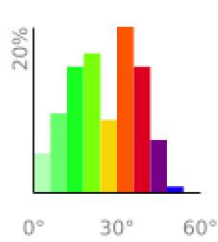

Measured Profile

range 52' to 1913' gain 2008' loss 157' exaggeration 2.6x

Slope Angle (top), Land Cover (middle), Tree Cover (bottom)

Elevation

Min 55'
Avg 504'
Max 1916'
Delta 1861'

Slope

Min 4°
Avg 25°
Max 52°

Aspect

Tree Cover

Land Cover

Forest 83%
Developed 17%