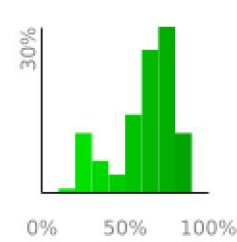

Measured Profile

range 52' to 1913' gain 2008' loss 157' exaggeration 2.6x

Slope Angle (top), Land Cover (middle), Tree Cover (bottom)

Elevation

Min 55'
Avg 504'
Max 1916'
Delta 1861'

Slope

Min 4°
Avg 25°
Max 52°

Aspect

Tree Cover

Land Cover

Forest 83%
Developed 17%