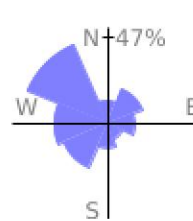

Measured Profile

range 52' to 1913' gain 2008' loss 157' exaggeration 2.6x

Slope Angle (top), Land Cover (middle), Tree Cover (bottom)

Elevation

Min 55'
Avg 504'
Max 1916'
Delta 1861'

Slope

Min 4°
Avg 25°
Max 52°

Aspect

Tree Cover

Land Cover

Forest 83%
Developed 17%