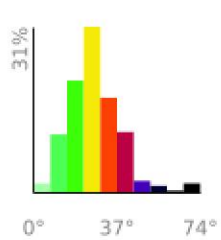

# Measured Profile

range 95' to 2710' gain 2795' loss 764' exaggeration 3.3x

Slope Angle (top), Land Cover (middle), Tree Cover (bottom)

## Elevation

Min 96'  
Avg 1583'  
Max 2711'  
Delta 2615'

## Slope

Min 3°  
Avg 27°  
Max 74°