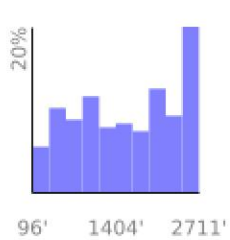

# Measured Profile

range 95' to 2710' gain 2795' loss 764' exaggeration 3.3x

Slope Angle (top), Land Cover (middle), Tree Cover (bottom)

## Elevation

Min 96'  
Avg 1583'  
Max 2711'  
Delta 2615'

## Slope

Min 3°  
Avg 27°  
Max 74°