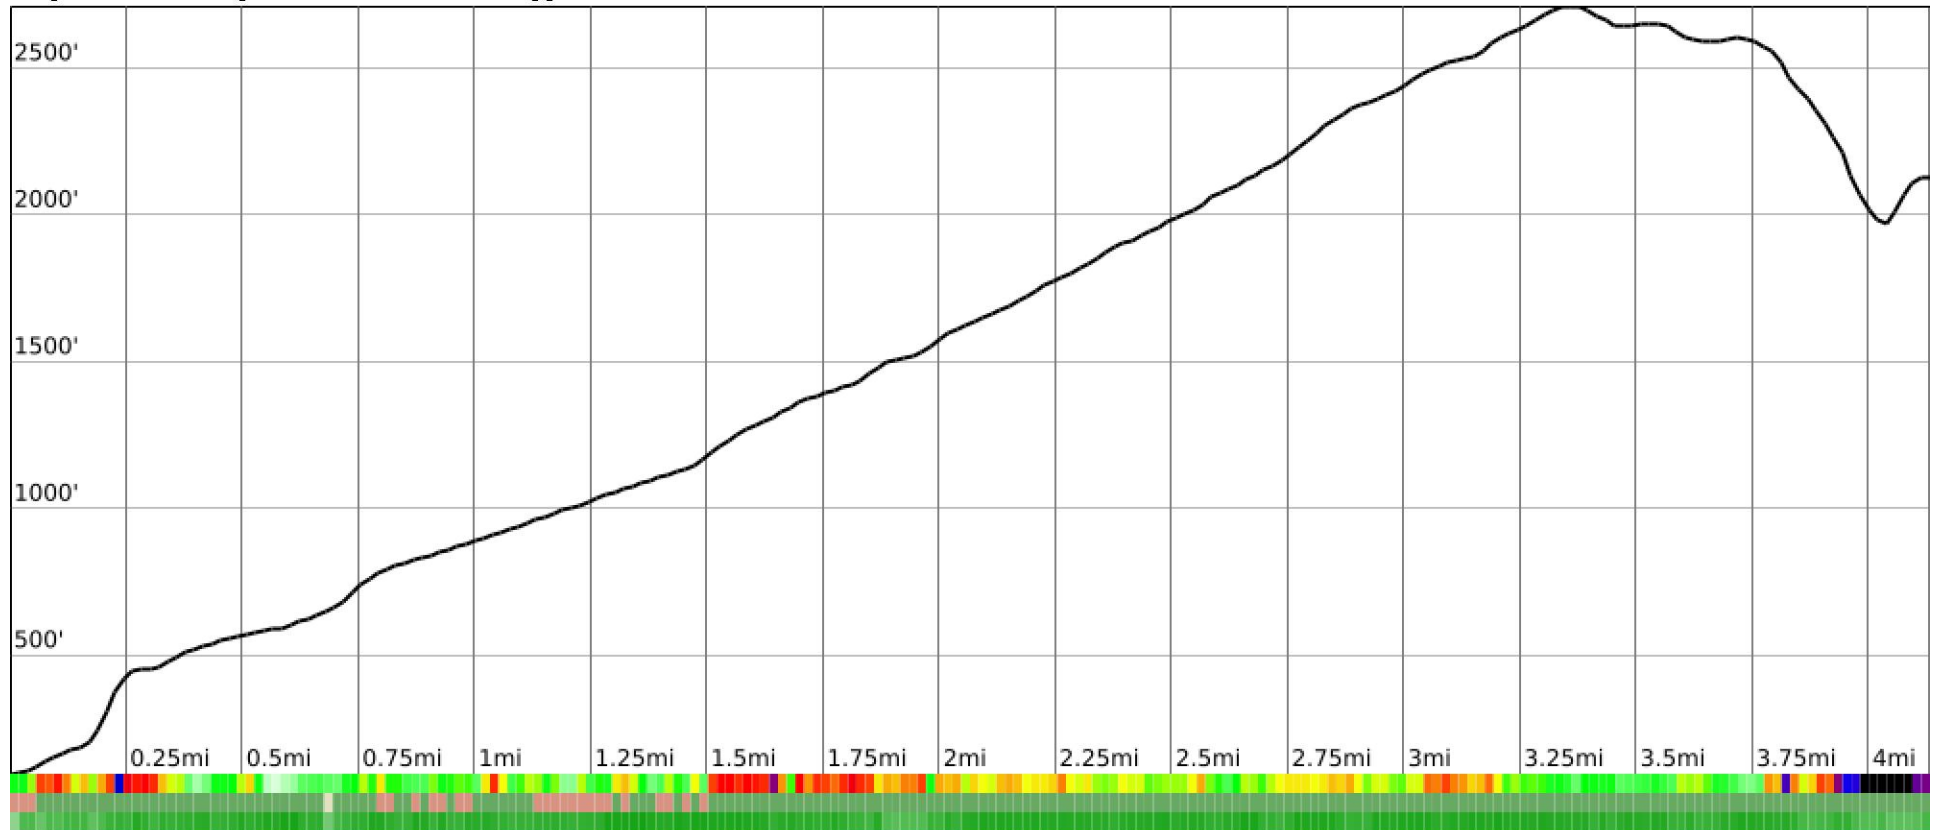

# Measured Profile

range 95' to 2710' gain 2795' loss 764' exaggeration 3.3x

Slope Angle (top), Land Cover (middle), Tree Cover (bottom)

## Elevation

Min 96'  
Avg 1583'  
Max 2711'  
Delta 2615'

## Slope

Min 3°  
Avg 27°  
Max 74°

## Tree Cover