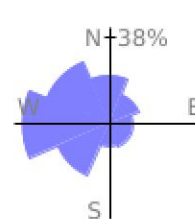

Measured Profile

range 95' to 2710' gain 2795' loss 764' exaggeration 3.3x

Elevation

Min 96'
Avg 1583'
Max 2711'
Delta 2615'

Slope

Min 3°
Avg 27°
Max 74°

Aspect

Tree Cover

Land Cover

Forest 89%
Developed 11%