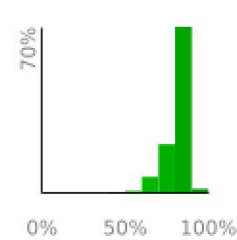

Tree Cover

Land Cover

Forest 89%
Developed 11%