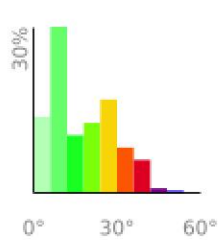

Measured Profile

range 92' to 4495' gain 4698' loss 295' exaggeration 4.1x

Slope Angle (top), Land Cover (middle), Tree Cover (bottom)

Elevation

Min 93'
Avg 2810'
Max 4495'
Delta 4402'

Slope

Min 1°
Avg 17°
Max 50°

Aspect

Tree Cover

Land Cover

Forest 92%
Developed 5%
Shrub 3%