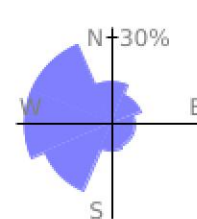

Measured Profile

range 92' to 4495' gain 4698' loss 295' exaggeration 4.1x

Slope Angle (top), Land Cover (middle), Tree Cover (bottom)

Elevation

Min 93'
Avg 2810'
Max 4495'
Delta 4402'

Slope

Min 1°
Avg 17°
Max 50°

Aspect

Tree Cover

Land Cover

Forest 92%
Developed 5%
Shrub 3%