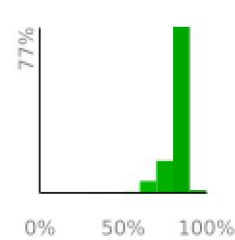

Measured Profile

range 92' to 4495' gain 4698' loss 295' exaggeration 4.1x

Slope Angle (top), Land Cover (middle), Tree Cover (bottom)

Elevation

Min 93'
Avg 2810'
Max 4495'
Delta 4402'

Slope

Min 1°
Avg 17°
Max 50°

Aspect

Tree Cover

Land Cover

Forest 92%
Developed 5%
Shrub 3%