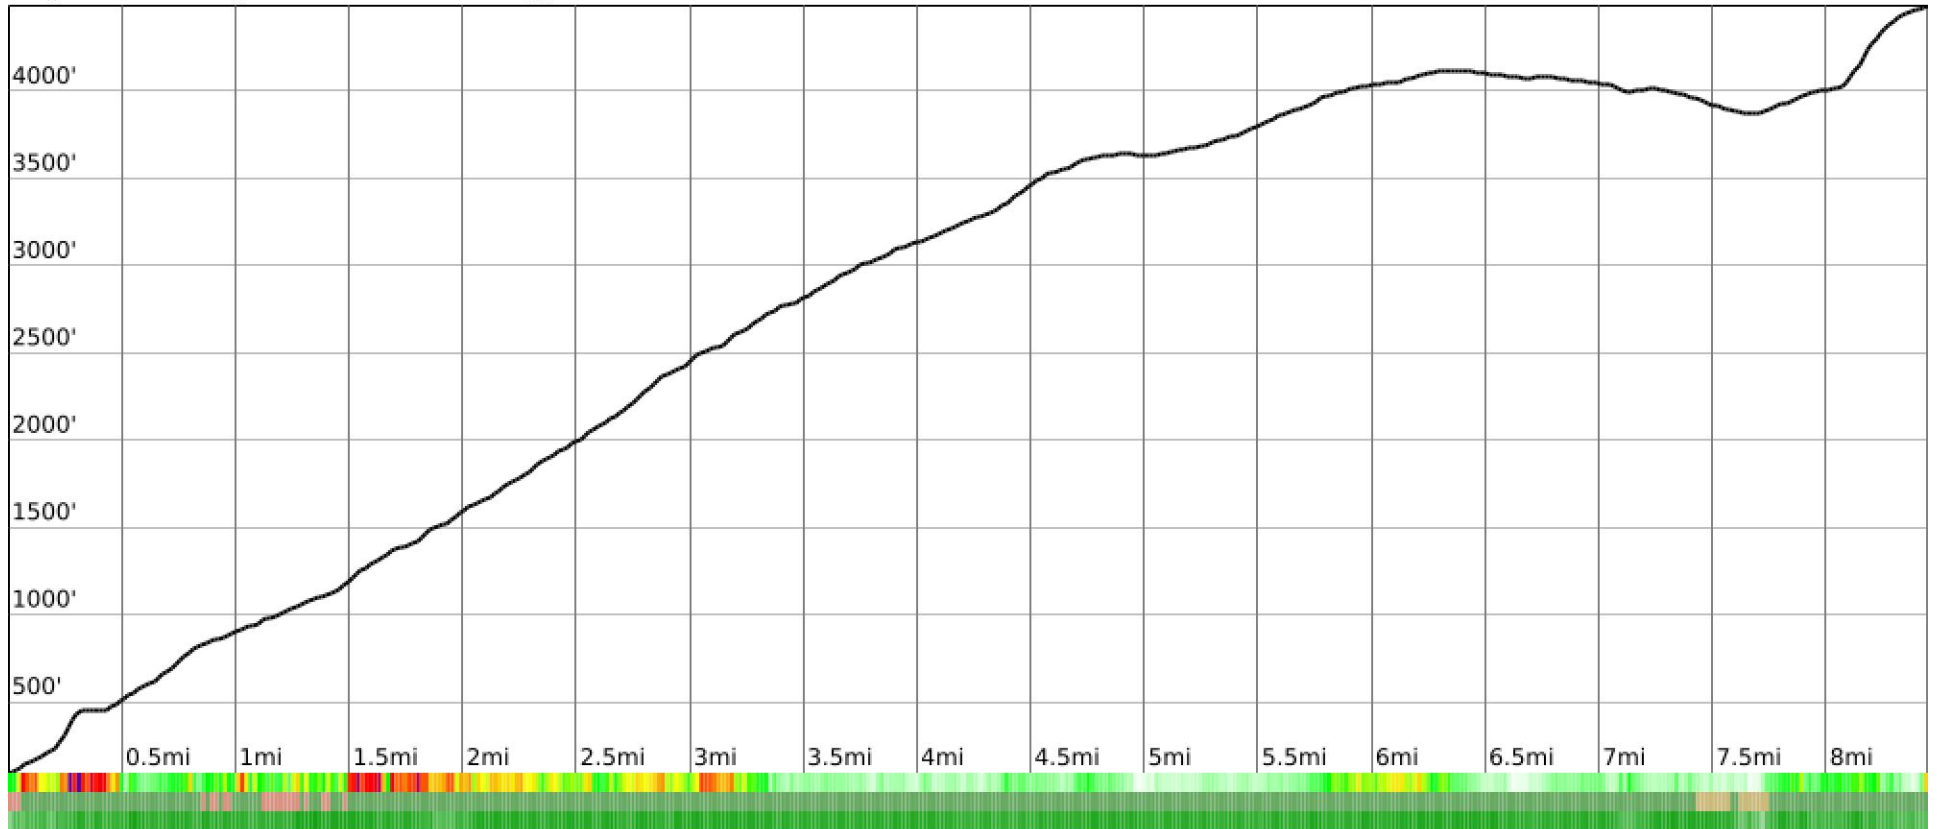

Measured Profile

range 92' to 4495' gain 4698' loss 295' exaggeration 4.1x

Slope Angle (top), Land Cover (middle), Tree Cover (bottom)

Elevation

Min 93'
Avg 2810'
Max 4495'
Delta 4402'

Slope

Min 1°
Avg 17°
Max 50°

Aspect

Tree Cover

Land Cover

Forest 92%
Developed 5%
Shrub 3%