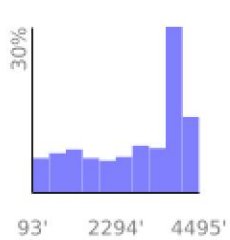

Measured Profile

range 92' to 4495' gain 4698' loss 295' exaggeration 4.1x

Slope Angle (top), Land Cover (middle), Tree Cover (bottom)

Elevation

Min 93'
Avg 2810'
Max 4495'
Delta 4402'

Slope

Min 1°
Avg 17°
Max 50°

Aspect

Tree Cover

Land Cover

Forest 92%
Developed 5%
Shrub 3%