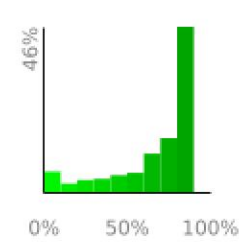

Measured Profile

range 105' to 4957' gain 4882' loss 49' exaggeration 2.5x

Slope Angle (top), Land Cover (middle), Tree Cover (bottom)

Elevation

Min 108'
 Avg 2324'
 Max 4959'
 Delta 4851'

Slope

Min 1°
 Avg 21°
 Max 43°

Aspect

Tree Cover

Land Cover

- Forest 88%
- Developed 9%
- Barren 2%
- Shrub 1%