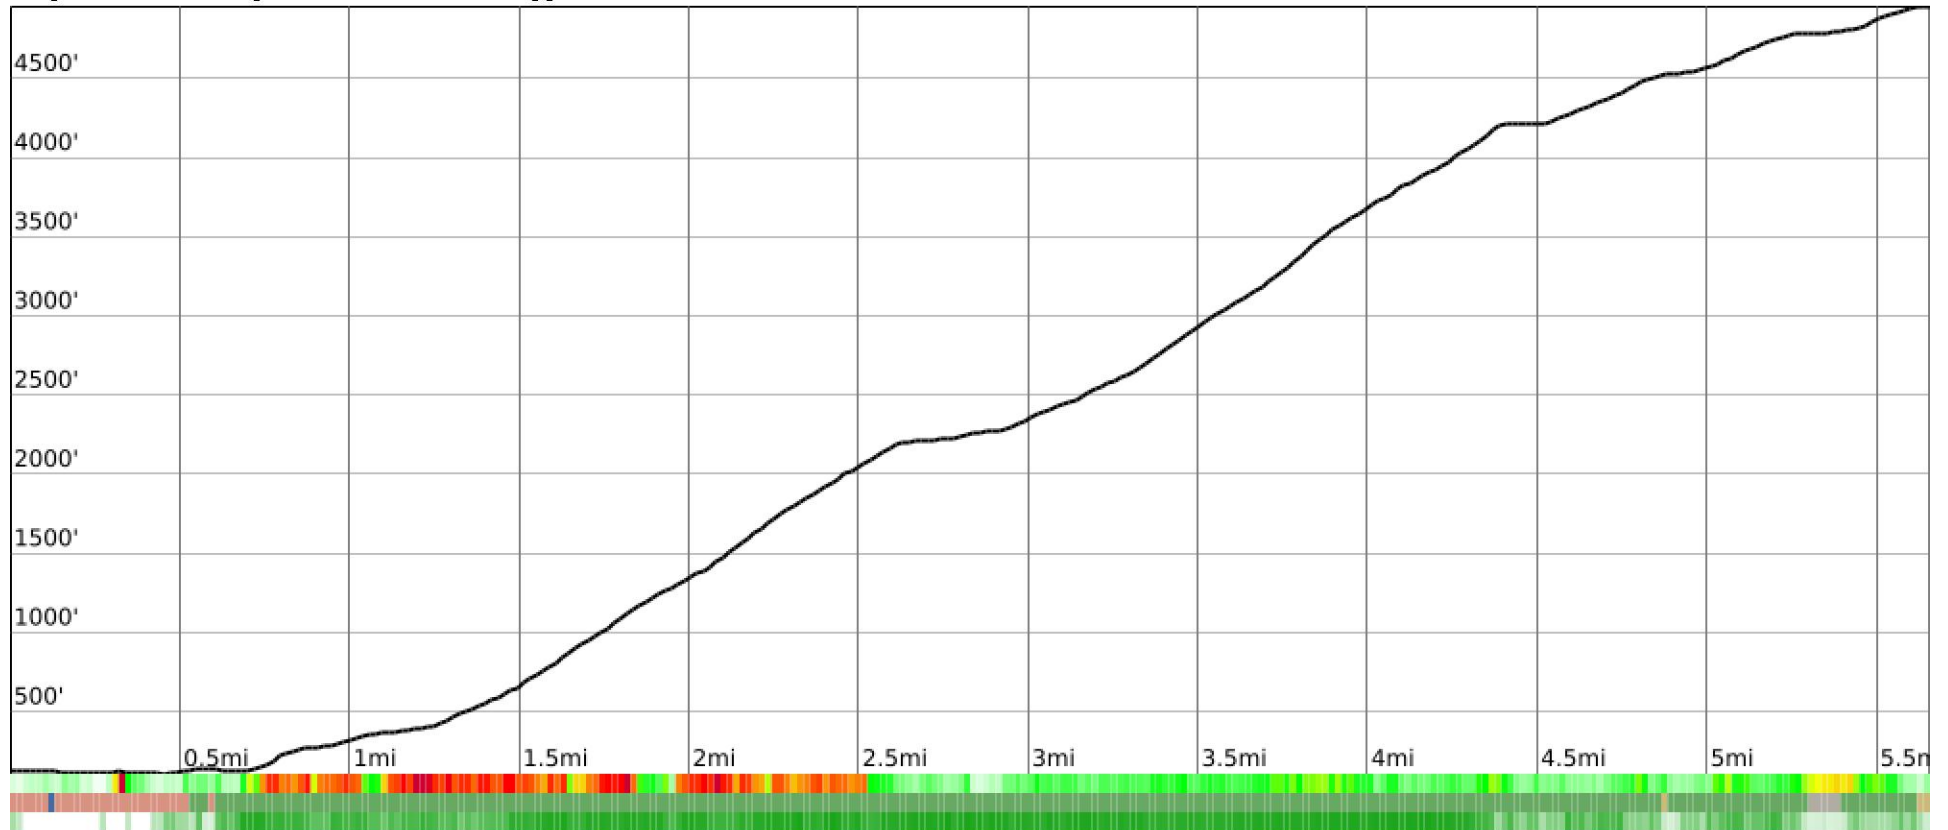

Measured Profile

range 105' to 4957' gain 4882' loss 49' exaggeration 2.5x

Slope Angle (top), Land Cover (middle), Tree Cover (bottom)

Elevation

Min 108'
 Avg 2324'
 Max 4959'
 Delta 4851'

Slope

Min 1°
 Avg 21°
 Max 43°

Aspect

Tree Cover

Land Cover

- Forest 88%
- Developed 9%
- Barren 2%
- Shrub 1%