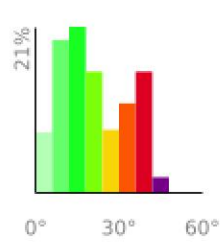

Measured Profile

range 105' to 4957' gain 4882' loss 49' exaggeration 2.5x

Slope Angle (top), Land Cover (middle), Tree Cover (bottom)

Elevation

Min 108'
 Avg 2324'
 Max 4959'
 Delta 4851'

Slope

Min 1°
 Avg 21°
 Max 43°

Aspect

Tree Cover

Land Cover

- Forest 88%
- Developed 9%
- Barren 2%
- Shrub 1%