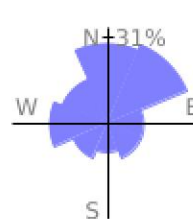

Measured Profile

range 105' to 4957' gain 4882' loss 49' exaggeration 2.5x

Slope Angle (top), Land Cover (middle), Tree Cover (bottom)

Elevation

Min 108'
 Avg 2324'
 Max 4959'
 Delta 4851'

Slope

Min 1°
 Avg 21°
 Max 43°

Aspect

Tree Cover

Land Cover

- Forest 88%
- Developed 9%
- Barren 2%
- Shrub 1%