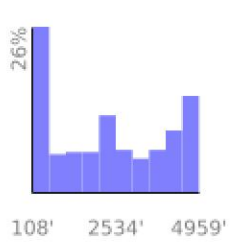

Measured Profile

range 105' to 4957' gain 4882' loss 49' exaggeration 2.5x

Slope Angle (top), Land Cover (middle), Tree Cover (bottom)

Elevation

Min 108'
 Avg 2324'
 Max 4959'
 Delta 4851'

Slope

Min 1°
 Avg 21°
 Max 43°

Aspect

Tree Cover

Land Cover

- Forest 88%
- Developed 9%
- Barren 2%
- Shrub 1%