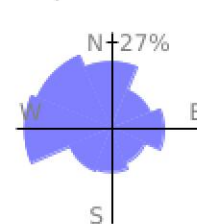

Measured Profile

range 105' to 771' gain 738' loss 738' exaggeration 7.6x

Slope Angle (top), Land Cover (middle), Tree Cover (bottom)

Elevation

Min 108'
 Avg 303'
 Max 773'
 Delta 665'

Slope

Min 1°
 Avg 22°
 Max 52°

Aspect

Tree Cover

Land Cover

Forest 63%
 Developed 37%