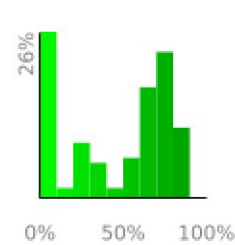

Measured Profile

range 105' to 771' gain 738' loss 738' exaggeration 7.6x

Slope Angle (top), Land Cover (middle), Tree Cover (bottom)

Elevation

Min 108'
 Avg 303'
 Max 773'
 Delta 665'

Slope

Min 1°
 Avg 22°
 Max 52°

Aspect

Tree Cover

Land Cover

Forest 63%
 Developed 37%