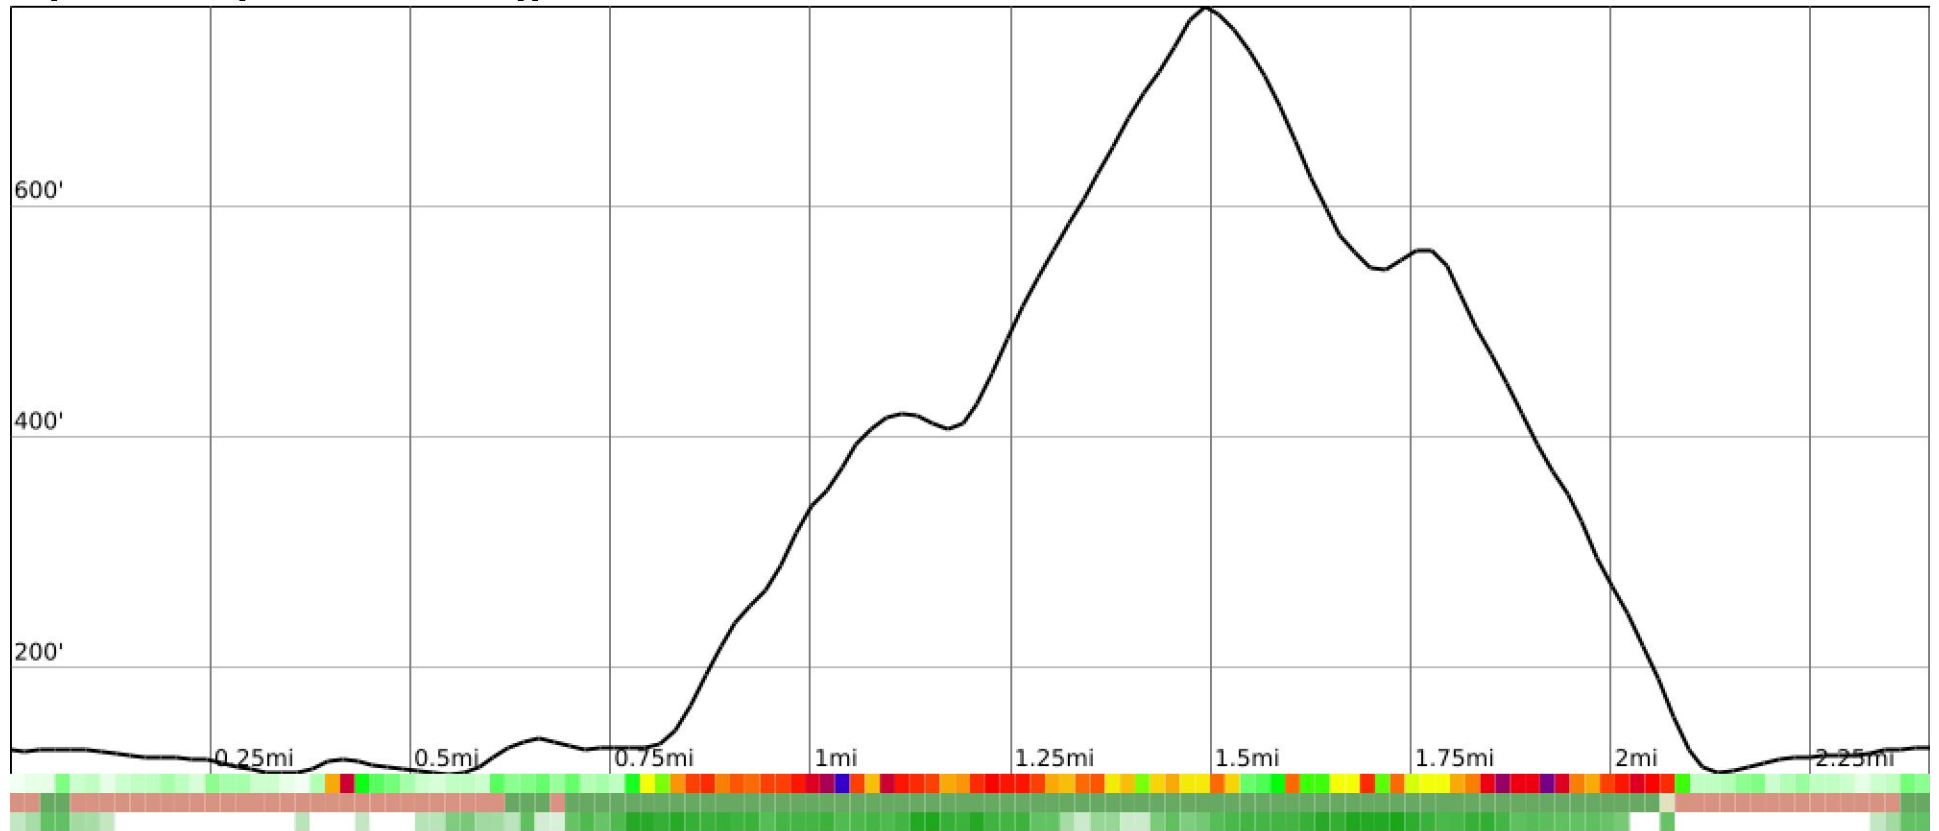

Measured Profile

range 105' to 771' gain 738' loss 738' exaggeration 7.6x

Slope Angle (top), Land Cover (middle), Tree Cover (bottom)

Elevation

Min 108'
 Avg 303'
 Max 773'
 Delta 665'

Slope

Min 1°
 Avg 22°
 Max 52°

Aspect

Tree Cover

Land Cover

Forest 63%
 Developed 37%