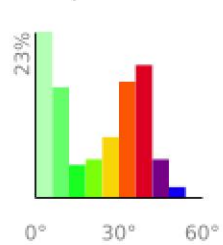

Measured Profile

range 105' to 771' gain 738' loss 738' exaggeration 7.6x

Slope Angle (top), Land Cover (middle), Tree Cover (bottom)

Elevation

Min 108'
 Avg 303'
 Max 773'
 Delta 665'

Slope

Min 1°
 Avg 22°
 Max 52°

Aspect

Tree Cover

Land Cover

Forest 63%
 Developed 37%