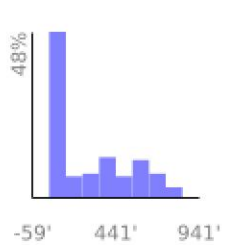

Measured Profile

range 105' to 771' gain 738' loss 738' exaggeration 7.6x

Slope Angle (top), Land Cover (middle), Tree Cover (bottom)

Elevation

Min 108'
 Avg 303'
 Max 773'
 Delta 665'

Slope

Min 1°
 Avg 22°
 Max 52°

Aspect

Tree Cover

Land Cover

Forest 63%
 Developed 37%