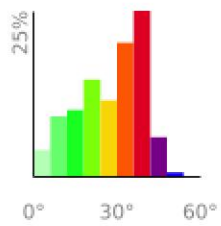

# Measured Profile

range 121' to 2192' gain 2362' loss 2365' exaggeration 8.1x

Slope Angle (top), Land Cover (middle), Tree Cover (bottom)

## Elevation

Min 125'  
 Avg 910'  
 Max 2192'  
 Delta 2068'

## Slope

Min 2°  
 Avg 27°  
 Max 50°