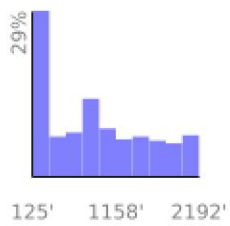

# Measured Profile

range 121' to 2192' gain 2362' loss 2365' exaggeration 8.1x

Slope Angle (top), Land Cover (middle), Tree Cover (bottom)

## Elevation

Min 125'  
 Avg 910'  
 Max 2192'  
 Delta 2068'

## Slope

Min 2°  
 Avg 27°  
 Max 50°