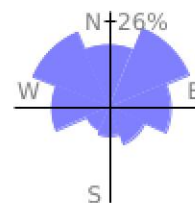

Measured Profile

range 121' to 2192' gain 2362' loss 2365' exaggeration 8.1x

Elevation

Min 125'
Avg 910'
Max 2192'
Delta 2068'

Slope

Min 2°
Avg 27°
Max 50°

Aspect

Tree Cover

Land Cover

Forest 95%
Developed 5%