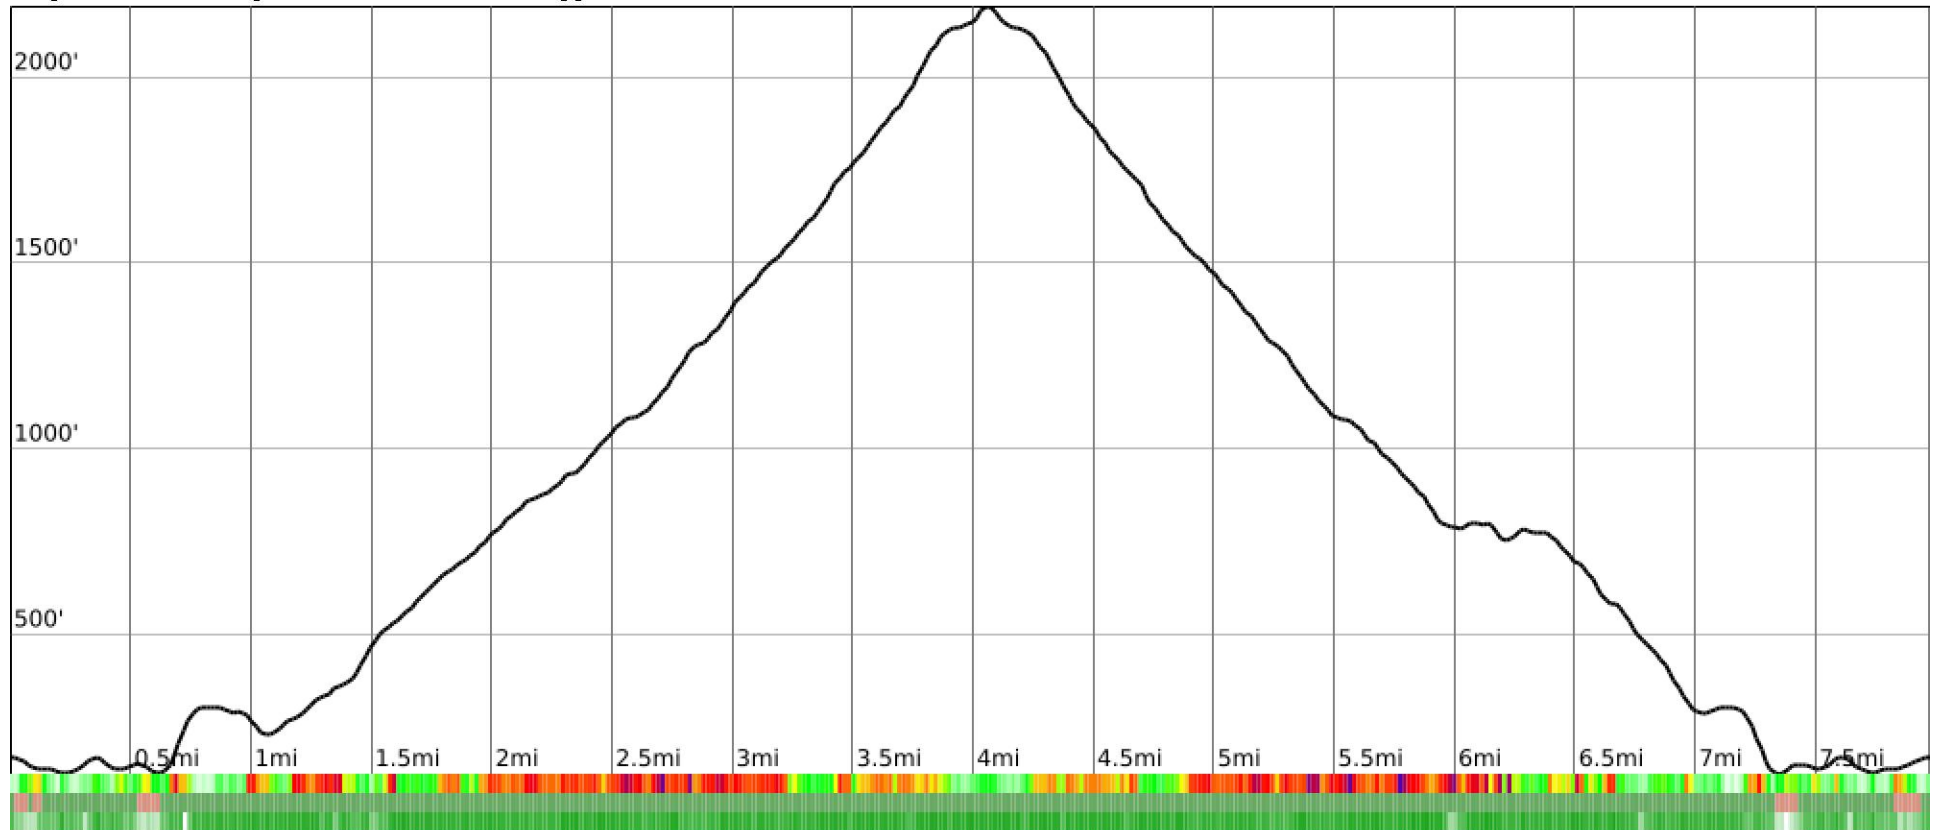

# Measured Profile

range 121' to 2192' gain 2362' loss 2365' exaggeration 8.1x

Slope Angle (top), Land Cover (middle), Tree Cover (bottom)

## Elevation

Min 125'  
 Avg 910'  
 Max 2192'  
 Delta 2068'

## Slope

Min 2°  
 Avg 27°  
 Max 50°

## Land Cover

Forest 95%  
 Developed 5%