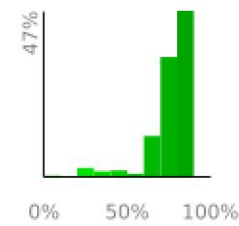

Tree Cover

Land Cover

Forest 95%
Developed 5%