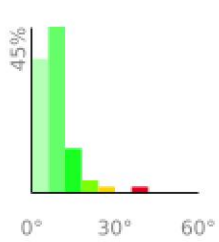

Measured Profile

range 436' to 705' gain 292' loss 289' exaggeration 17.2x

Slope Angle (top), Land Cover (middle), Tree Cover (bottom)

Elevation

Min 439'
Avg 587'
Max 706'
Delta 267'

Slope

Min 1°
Avg 9°
Max 41°

Aspect

Tree Cover

Land Cover

Grassland 58%
Shrub 41%
Developed 2%