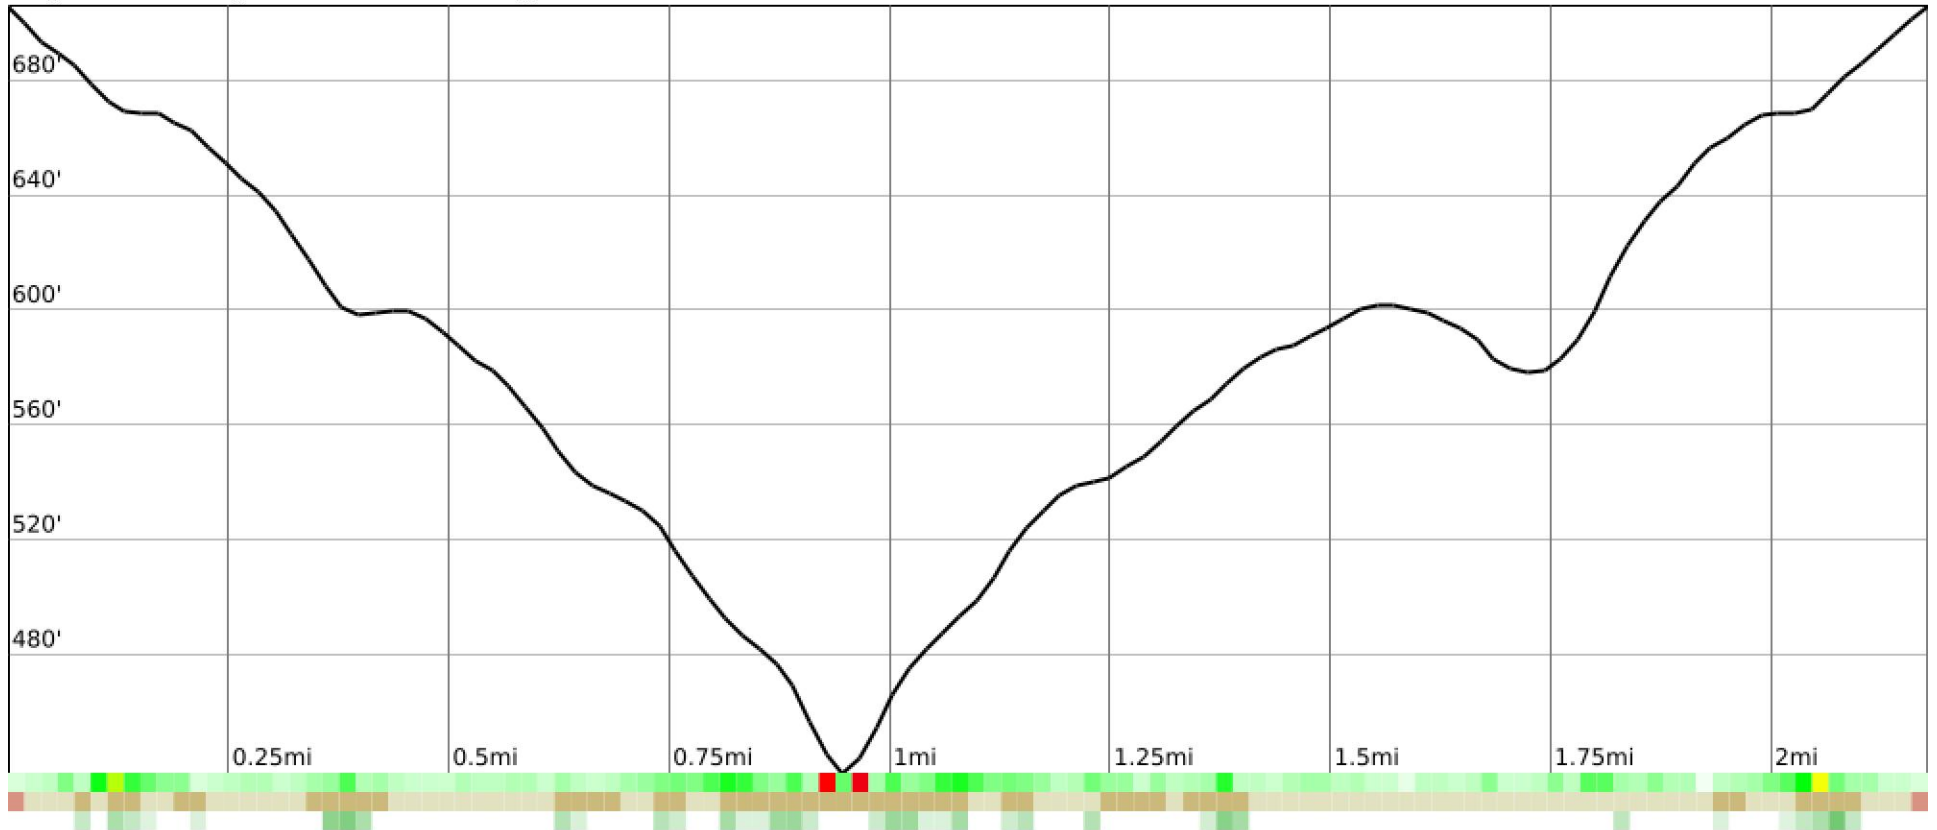

Measured Profile

range 436' to 705' gain 292' loss 289' exaggeration 17.2x

Slope Angle (top), Land Cover (middle), Tree Cover (bottom)

Elevation

Min 439'
Avg 587'
Max 706'
Delta 267'

Slope

Min 1°
Avg 9°
Max 41°

Aspect

Tree Cover

Land Cover

Grassland 58%
Shrub 41%
Developed 2%