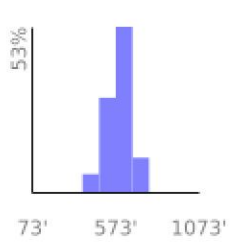

Measured Profile

range 436' to 705' gain 292' loss 289' exaggeration 17.2x

Slope Angle (top), Land Cover (middle), Tree Cover (bottom)

Elevation

Min 439'
Avg 587'
Max 706'
Delta 267'

Slope

Min 1°
Avg 9°
Max 41°

Aspect

Tree Cover

Land Cover

Grassland 58%
Shrub 41%
Developed 2%