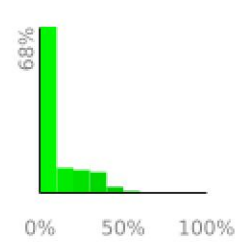

Measured Profile

range 436' to 705' gain 292' loss 289' exaggeration 17.2x

Slope Angle (top), Land Cover (middle), Tree Cover (bottom)

Elevation

Min 439'
Avg 587'
Max 706'
Delta 267'

Slope

Min 1°
Avg 9°
Max 41°

Aspect

Tree Cover

Land Cover

Grassland 58%
Shrub 41%
Developed 2%