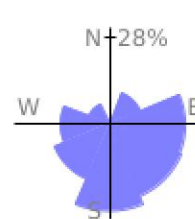

Measured Profile

range 95' to 1007' gain 951' loss 39' exaggeration 5.1x

Slope Angle (top), Land Cover (middle), Tree Cover (bottom)

Elevation

Min 98'
 Avg 537'
 Max 1009'
 Delta 911'

Slope

Min 1°
 Avg 17°
 Max 34°

Aspect

Tree Cover

Land Cover

Shrub 47%
 Grassland 44%
 Developed 9%