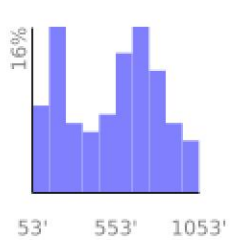

Measured Profile

range 95' to 1007' gain 951' loss 39' exaggeration 5.1x

Slope Angle (top), Land Cover (middle), Tree Cover (bottom)

Elevation

Min 98'
 Avg 537'
 Max 1009'
 Delta 911'

Slope

Min 1°
 Avg 17°
 Max 34°

Aspect

Tree Cover

Land Cover

Shrub 47%
 Grassland 44%
 Developed 9%