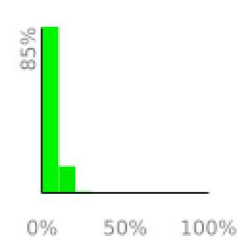

Measured Profile

range 95' to 1007' gain 951' loss 39' exaggeration 5.1x

Slope Angle (top), Land Cover (middle), Tree Cover (bottom)

Elevation

Min 98'
 Avg 537'
 Max 1009'
 Delta 911'

Slope

Min 1°
 Avg 17°
 Max 34°

Aspect

Tree Cover

Land Cover

Shrub 47%
 Grassland 44%
 Developed 9%