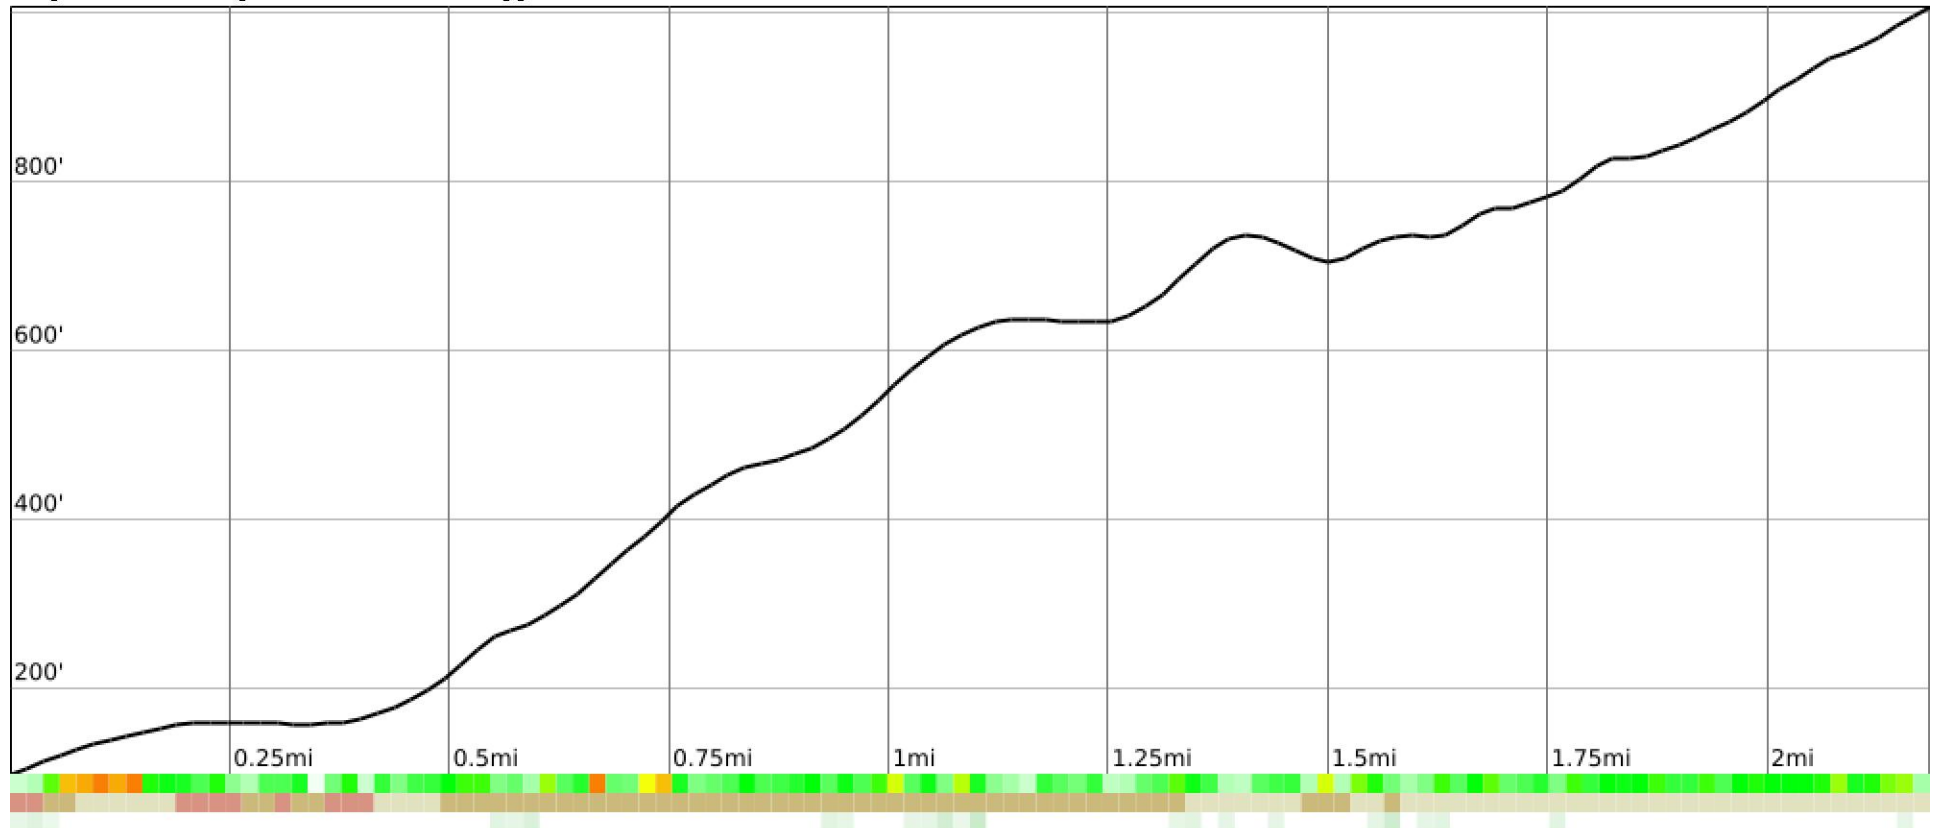

Measured Profile

range 95' to 1007' gain 951' loss 39' exaggeration 5.1x

Slope Angle (top), Land Cover (middle), Tree Cover (bottom)

Elevation

Min 98'
 Avg 537'
 Max 1009'
 Delta 911'

Slope

Min 1°
 Avg 17°
 Max 34°

Aspect

Tree Cover

Land Cover

Shrub 47%
 Grassland 44%
 Developed 9%