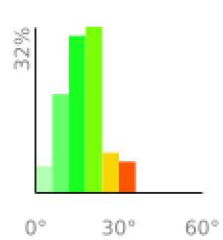

Measured Profile

range 95' to 1007' gain 951' loss 39' exaggeration 5.1x

Slope Angle (top), Land Cover (middle), Tree Cover (bottom)

Elevation

Min 98'
 Avg 537'
 Max 1009'
 Delta 911'

Slope

Min 1°
 Avg 17°
 Max 34°

Aspect

Tree Cover

Land Cover

Shrub 47%
 Grassland 44%
 Developed 9%