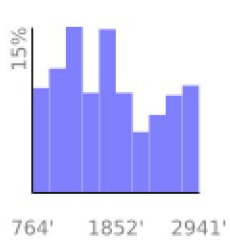

Measured Profile

range 761' to 2940' gain 2303' loss 2310' exaggeration 8.3x

Slope Angle (top), Land Cover (middle), Tree Cover (bottom)

Elevation

Min 764'
 Avg 1782'
 Max 2941'
 Delta 2178'

Slope

Min 1°
 Avg 18°
 Max 37°

Aspect

Tree Cover

Land Cover

Forest 49%
 Shrub 34%
 Developed 17%