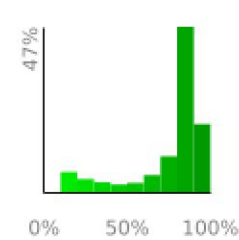

Measured Profile

range 761' to 2940' gain 2303' loss 2310' exaggeration 8.3x

Slope Angle (top), Land Cover (middle), Tree Cover (bottom)

Elevation

Min 764'
 Avg 1782'
 Max 2941'
 Delta 2178'

Slope

Min 1°
 Avg 18°
 Max 37°

Aspect

Tree Cover

Land Cover

Forest 49%
 Shrub 34%
 Developed 17%