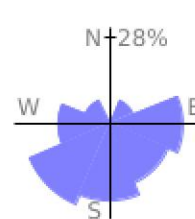

Measured Profile

range 761' to 2940' gain 2303' loss 2310' exaggeration 8.3x

Slope Angle (top), Land Cover (middle), Tree Cover (bottom)

Elevation

Min 764'
 Avg 1782'
 Max 2941'
 Delta 2178'

Slope

Min 1°
 Avg 18°
 Max 37°

Aspect

Tree Cover

Land Cover

Forest 49%
 Shrub 34%
 Developed 17%