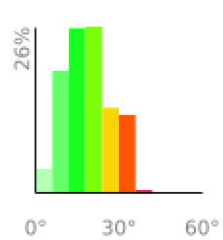

Measured Profile

range 761' to 2940' gain 2303' loss 2310' exaggeration 8.3x

Slope Angle (top), Land Cover (middle), Tree Cover (bottom)

Elevation

Min 764'
 Avg 1782'
 Max 2941'
 Delta 2178'

Slope

Min 1°
 Avg 18°
 Max 37°

Aspect

Tree Cover

Land Cover

Forest 49%
 Shrub 34%
 Developed 17%