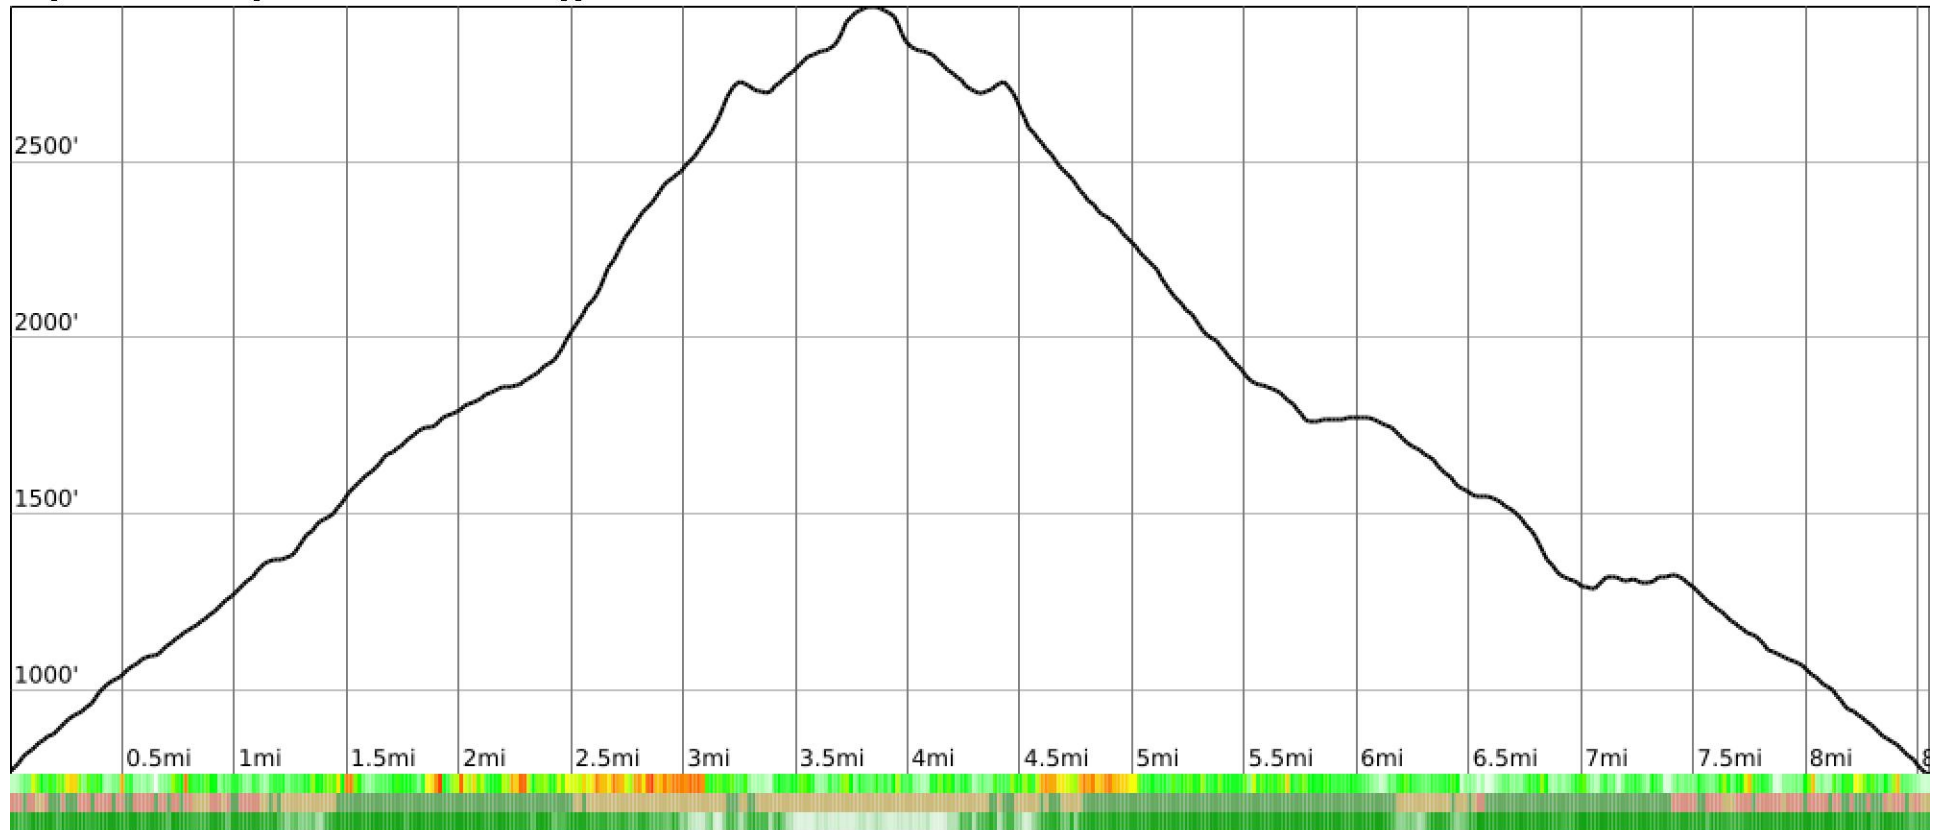

Measured Profile

range 761' to 2940' gain 2303' loss 2310' exaggeration 8.3x

Slope Angle (top), Land Cover (middle), Tree Cover (bottom)

Elevation

Min 764'
 Avg 1782'
 Max 2941'
 Delta 2178'

Slope

Min 1°
 Avg 18°
 Max 37°

Aspect

Tree Cover

Land Cover

Forest 49%
 Shrub 34%
 Developed 17%