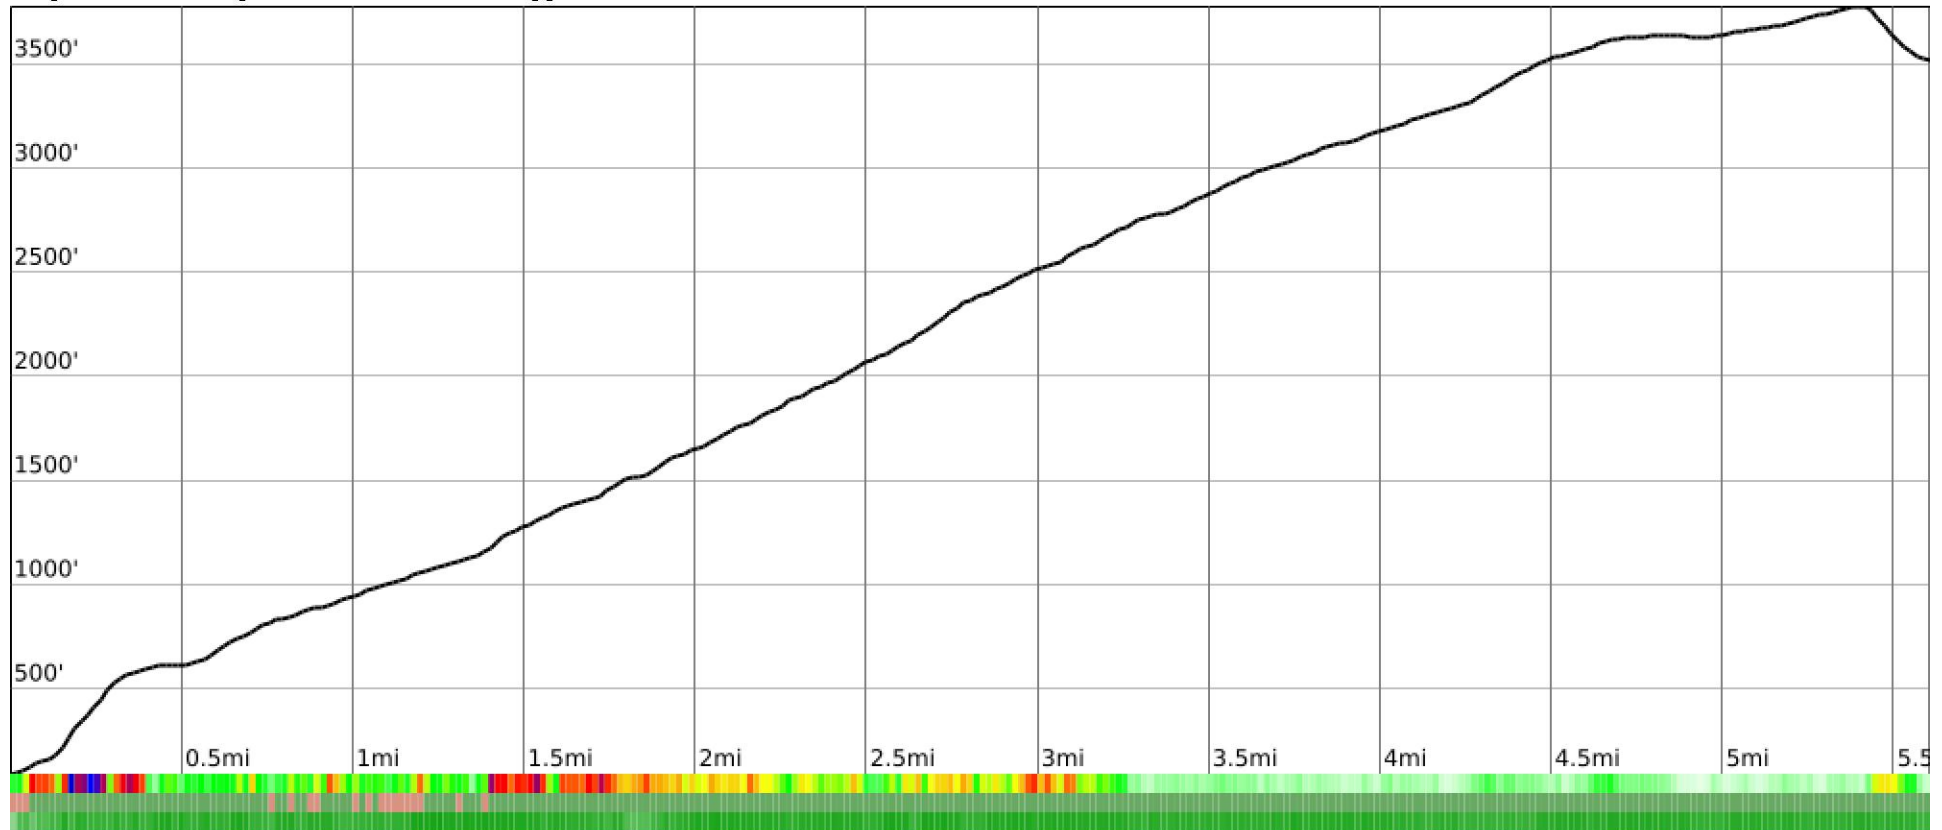

Measured Profile

range 89' to 3780' gain 3704' loss 276' exaggeration 3.2x

Slope Angle (top), Land Cover (middle), Tree Cover (bottom)

Elevation

Min 90'
Avg 2230'
Max 3780'
Delta 3690'

Slope

Min 2°
Avg 20°
Max 56°

Aspect

Tree Cover

Land Cover

Forest 94%
Developed 6%