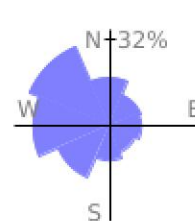

Measured Profile

range 89' to 3780' gain 3704' loss 276' exaggeration 3.2x

Slope Angle (top), Land Cover (middle), Tree Cover (bottom)

Elevation

Min 90'
Avg 2230'
Max 3780'
Delta 3690'

Slope

Min 2°
Avg 20°
Max 56°

Aspect

Tree Cover

Land Cover

Forest 94%
Developed 6%