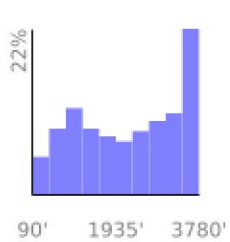

Measured Profile

range 89' to 3780' gain 3704' loss 276' exaggeration 3.2x

Slope Angle (top), Land Cover (middle), Tree Cover (bottom)

Elevation

Min 90'
Avg 2230'
Max 3780'
Delta 3690'

Slope

Min 2°
Avg 20°
Max 56°

Aspect

Tree Cover

Land Cover

Forest 94%
Developed 6%