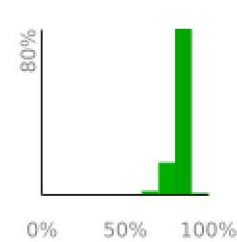

Measured Profile

range 89' to 3780' gain 3704' loss 276' exaggeration 3.2x

Slope Angle (top), Land Cover (middle), Tree Cover (bottom)

Elevation

Min 90'
Avg 2230'
Max 3780'
Delta 3690'

Slope

Min 2°
Avg 20°
Max 56°

Aspect

Tree Cover

Land Cover

Forest 94%
Developed 6%