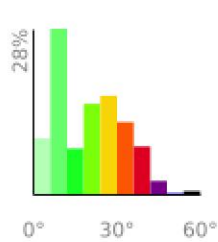

Measured Profile

range 89' to 3780' gain 3704' loss 276' exaggeration 3.2x

Slope Angle (top), Land Cover (middle), Tree Cover (bottom)

Elevation

Min 90'
Avg 2230'
Max 3780'
Delta 3690'

Slope

Min 2°
Avg 20°
Max 56°

Aspect

Tree Cover

Land Cover

Forest 94%
Developed 6%