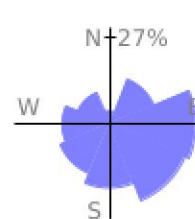

Measured Profile

range 581' to 915' gain 440' loss 446' exaggeration 16.6x

Slope Angle (top), Land Cover (middle), Tree Cover (bottom)

Elevation

Min 583'
Avg 760'
Max 917'
Delta 334'

Slope

Min 6°
Avg 24°
Max 43°

Aspect

Tree Cover

Land Cover

Forest 83%
Shrub 17%