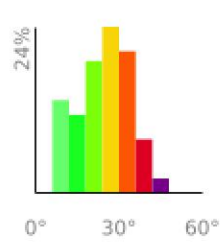

Measured Profile

range 581' to 915' gain 440' loss 446' exaggeration 16.6x

Slope Angle (top), Land Cover (middle), Tree Cover (bottom)

Elevation

Min 583'
Avg 760'
Max 917'
Delta 334'

Slope

Min 6°
Avg 24°
Max 43°

Aspect

Tree Cover

Land Cover

Forest 83%
Shrub 17%