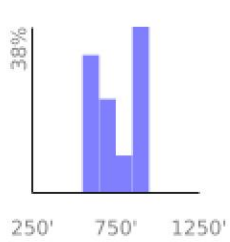

Measured Profile

range 581' to 915' gain 440' loss 446' exaggeration 16.6x

Slope Angle (top), Land Cover (middle), Tree Cover (bottom)

Elevation

Min 583'
Avg 760'
Max 917'
Delta 334'

Slope

Min 6°
Avg 24°
Max 43°

Aspect

Tree Cover

Land Cover

Forest 83%
Shrub 17%