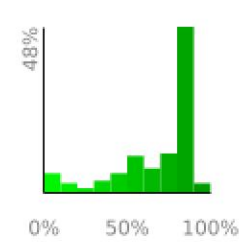

Measured Profile

range 581' to 915' gain 440' loss 446' exaggeration 16.6x

Slope Angle (top), Land Cover (middle), Tree Cover (bottom)

Elevation

Min 583'
Avg 760'
Max 917'
Delta 334'

Slope

Min 6°
Avg 24°
Max 43°

Aspect

Tree Cover

Land Cover

Forest 83%
Shrub 17%