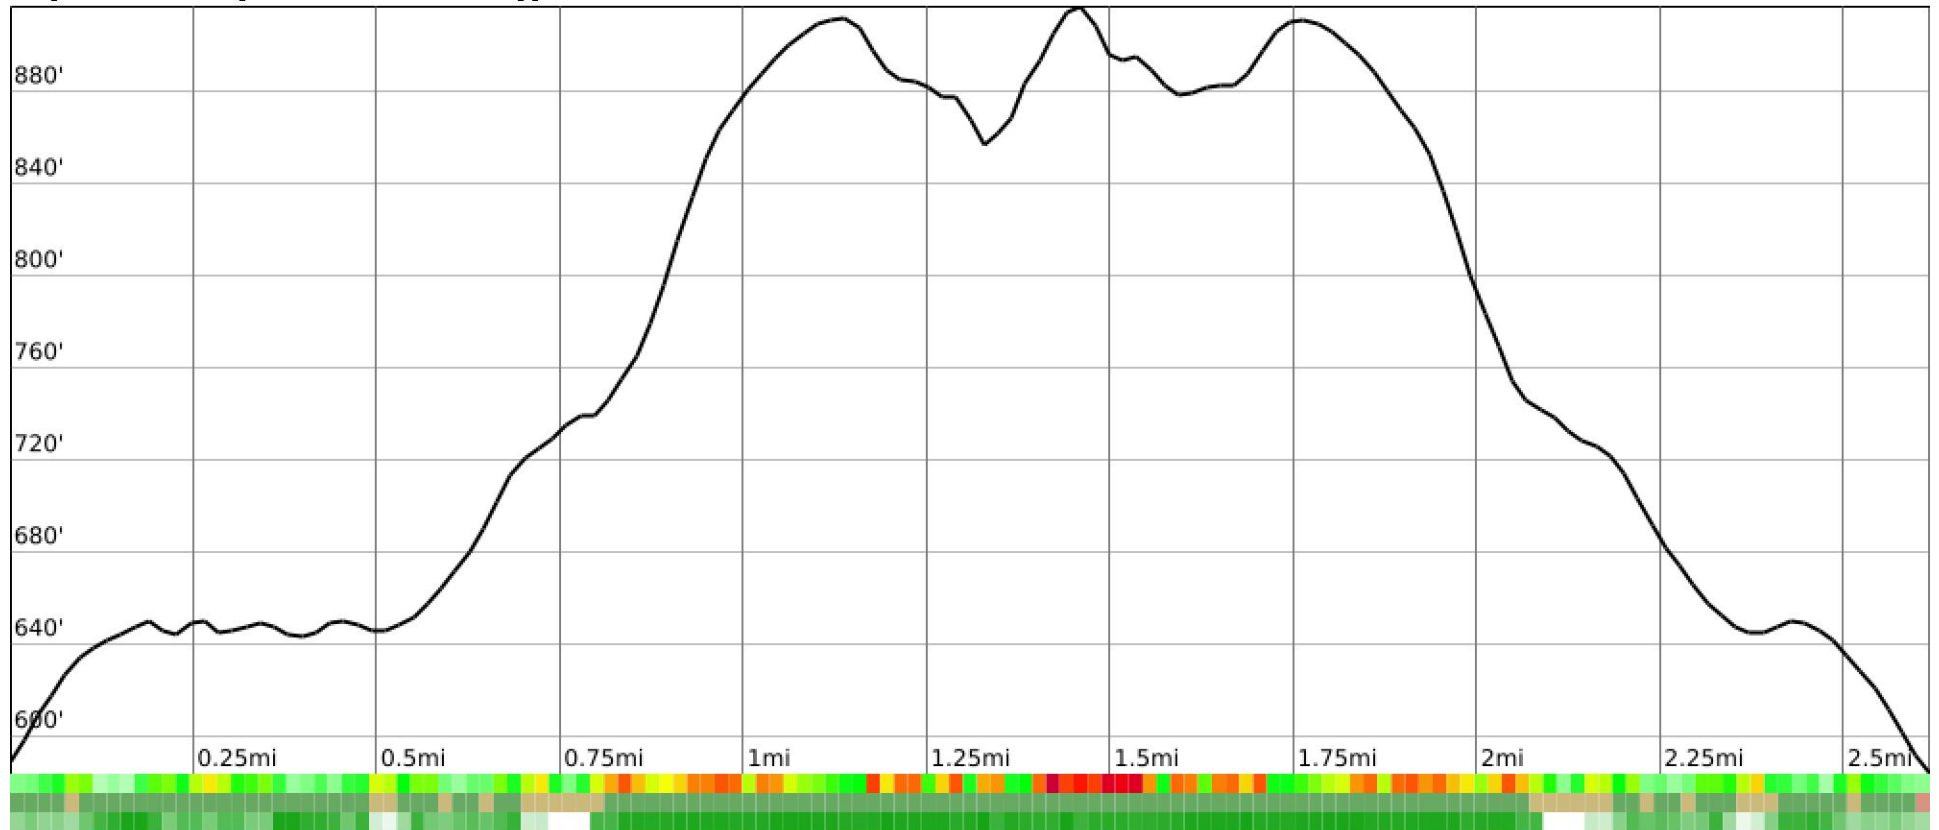

Measured Profile

range 581' to 915' gain 440' loss 446' exaggeration 16.6x

Slope Angle (top), Land Cover (middle), Tree Cover (bottom)

Elevation

Min 583'
Avg 760'
Max 917'
Delta 334'

Slope

Min 6°
Avg 24°
Max 43°

Aspect

Tree Cover

Land Cover

Forest 83%
Shrub 17%