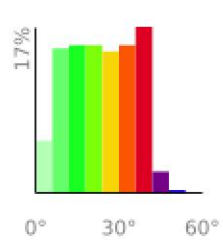

Measured Profile

range 240' to 4032' gain 4029' loss 259' exaggeration 3.3x

Slope Angle (top), Land Cover (middle), Tree Cover (bottom)

Elevation

Min 240'
 Avg 2568'
 Max 4034'
 Delta 3794'

Slope

Min 1°
 Avg 23°
 Max 51°

Aspect

Tree Cover

Land Cover

■ Forest 100%