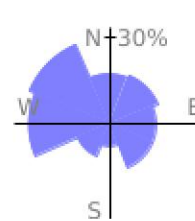

Measured Profile

range 240' to 4032' gain 4029' loss 259' exaggeration 3.3x

Slope Angle (top), Land Cover (middle), Tree Cover (bottom)

Elevation

Min 240'
 Avg 2568'
 Max 4034'
 Delta 3794'

Slope

Min 1°
 Avg 23°
 Max 51°

Aspect

Tree Cover

Land Cover

■ Forest 100%