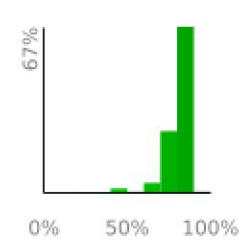

Measured Profile

range 240' to 4032' gain 4029' loss 259' exaggeration 3.3x

Slope Angle (top), Land Cover (middle), Tree Cover (bottom)

Elevation

Min 240'
 Avg 2568'
 Max 4034'
 Delta 3794'

Slope

Min 1°
 Avg 23°
 Max 51°

Aspect

Tree Cover

Land Cover

■ Forest 100%