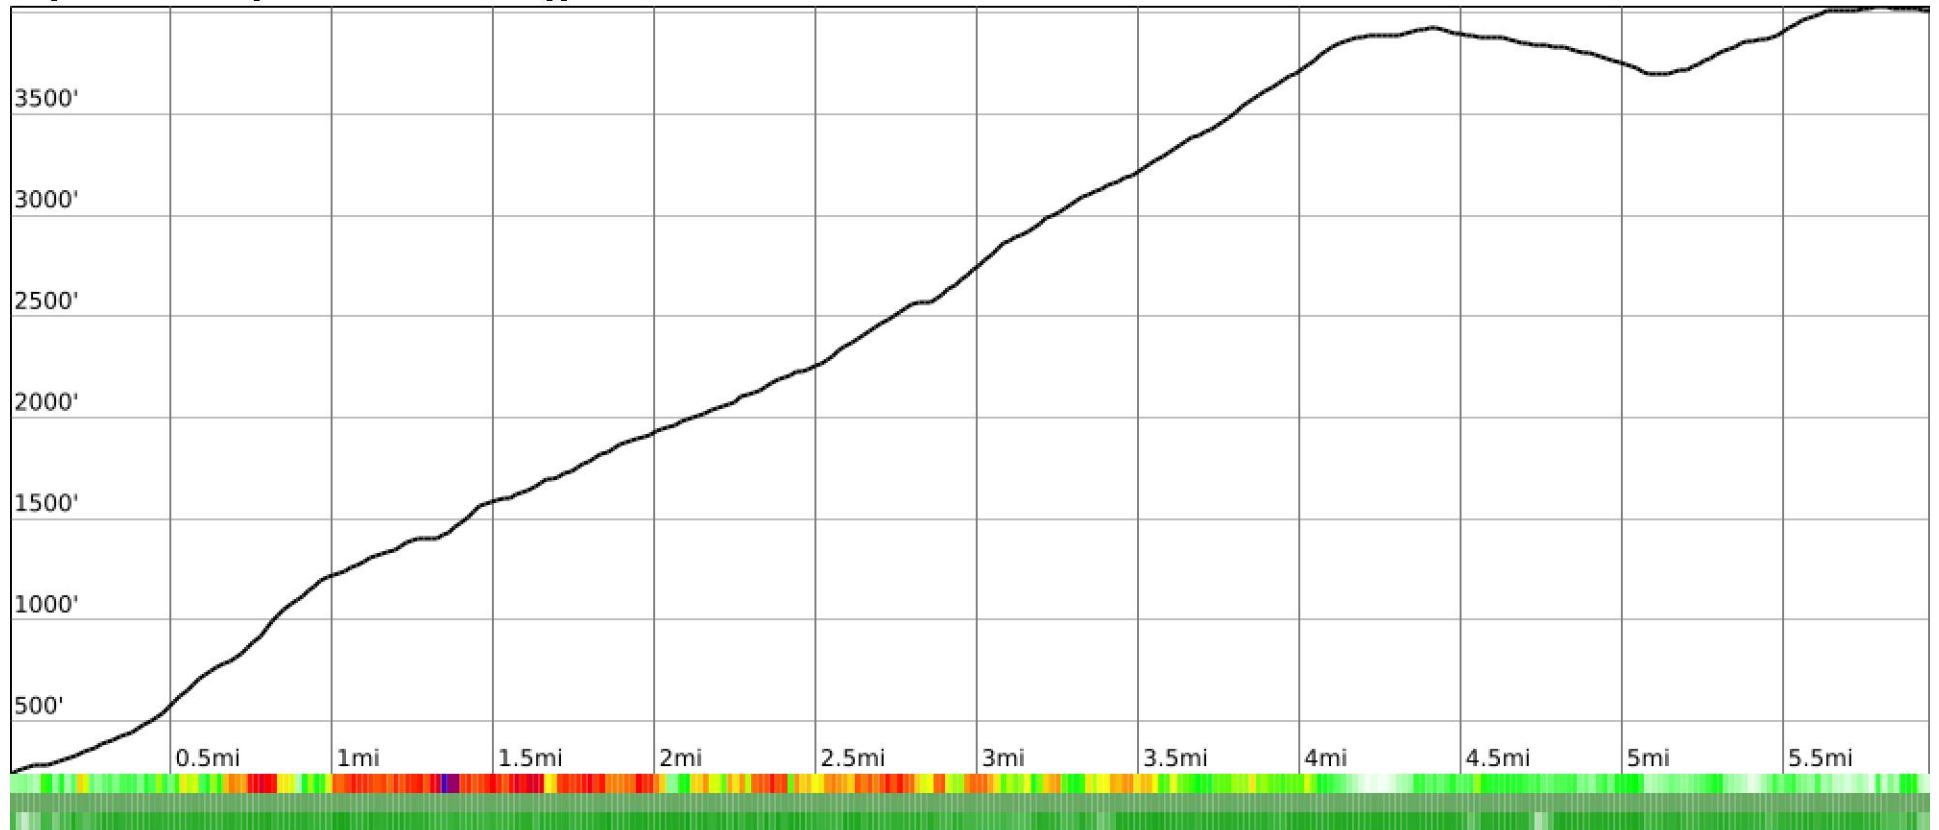

Measured Profile

range 240' to 4032' gain 4029' loss 259' exaggeration 3.3x

Slope Angle (top), Land Cover (middle), Tree Cover (bottom)

Elevation

Min 240'
 Avg 2568'
 Max 4034'
 Delta 3794'

Slope

Min 1°
 Avg 23°
 Max 51°

Aspect

Tree Cover

Land Cover

■ Forest 100%