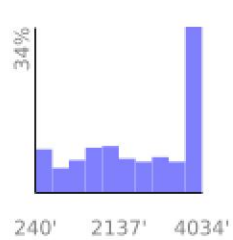

Measured Profile

range 240' to 4032' gain 4029' loss 259' exaggeration 3.3x

Slope Angle (top), Land Cover (middle), Tree Cover (bottom)

Elevation

Min 240'
 Avg 2568'
 Max 4034'
 Delta 3794'

Slope

Min 1°
 Avg 23°
 Max 51°

Aspect

Tree Cover

Land Cover

■ Forest 100%