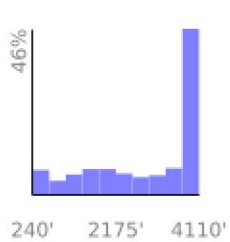

Measured Profile

range 240' to 4108' gain 4304' loss 627' exaggeration 4.2x

Slope Angle (top), Land Cover (middle), Tree Cover (bottom)

Elevation

Min 240'
 Avg 2883'
 Max 4110'
 Delta 3870'

Slope

Min 0°
 Avg 20°
 Max 51°

Aspect

Tree Cover

Land Cover

■ Forest 100%