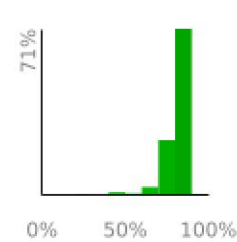

Measured Profile

range 240' to 4108' gain 4304' loss 627' exaggeration 4.2x

Slope Angle (top), Land Cover (middle), Tree Cover (bottom)

Elevation

Min 240'
 Avg 2883'
 Max 4110'
 Delta 3870'

Slope

Min 0°
 Avg 20°
 Max 51°

Aspect

Tree Cover

Land Cover

■ Forest 100%