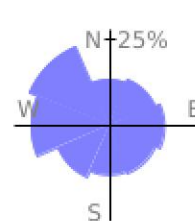

Measured Profile

range 240' to 4108' gain 4304' loss 627' exaggeration 4.2x

Slope Angle (top), Land Cover (middle), Tree Cover (bottom)

Elevation

Min 240'
 Avg 2883'
 Max 4110'
 Delta 3870'

Slope

Min 0°
 Avg 20°
 Max 51°

Aspect

Tree Cover

Land Cover

■ Forest 100%