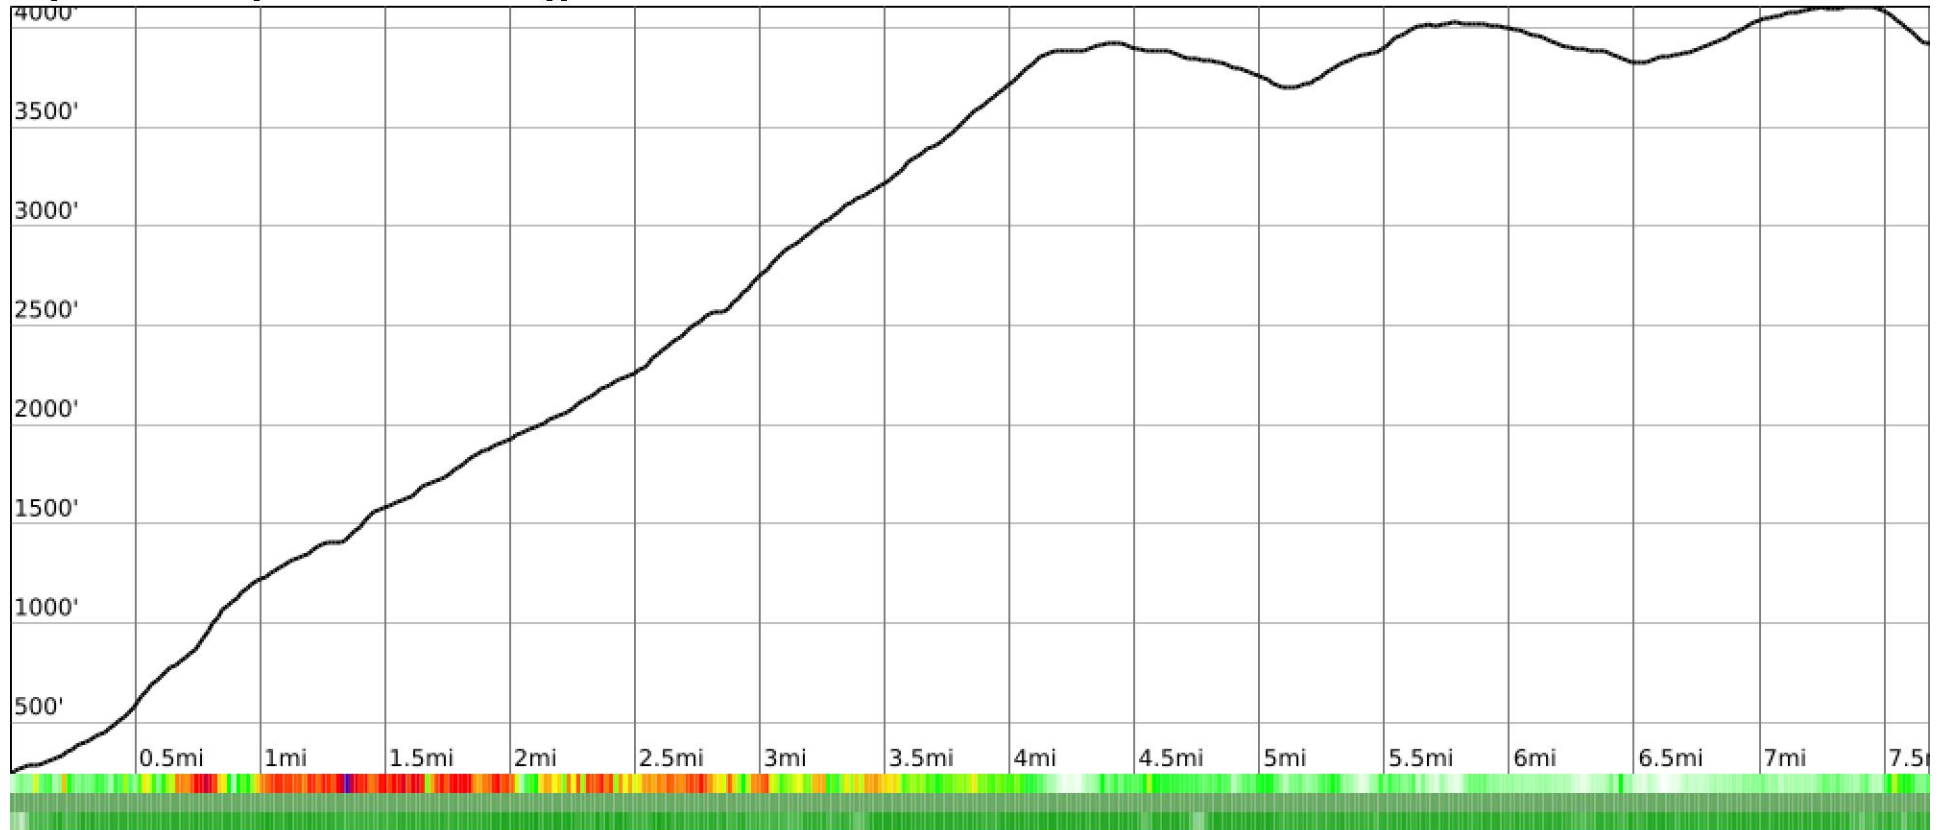

Measured Profile

range 240' to 4108' gain 4304' loss 627' exaggeration 4.2x

Slope Angle (top), Land Cover (middle), Tree Cover (bottom)

Elevation

Min 240'
 Avg 2883'
 Max 4110'
 Delta 3870'

Slope

Min 0°
 Avg 20°
 Max 51°

Aspect

Tree Cover

Land Cover

■ Forest 100%