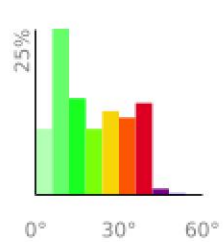

Measured Profile

range 240' to 4108' gain 4304' loss 627' exaggeration 4.2x

Slope Angle (top), Land Cover (middle), Tree Cover (bottom)

Elevation

Min 240'
 Avg 2883'
 Max 4110'
 Delta 3870'

Slope

Min 0°
 Avg 20°
 Max 51°

Aspect

Tree Cover

Land Cover

■ Forest 100%