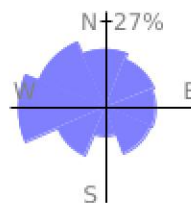

Measured Profile

range 108' to 3839' gain 3766' loss 164' exaggeration 2.4x

Slope Angle (top), Land Cover (middle), Tree Cover (bottom)

Elevation

Min 110'
Avg 2215'
Max 3839'
Delta 3729'

Slope

Min 2°
Avg 21°
Max 46°

Aspect

Tree Cover

Land Cover

Forest 93%
Developed 5%
Grassland 1%