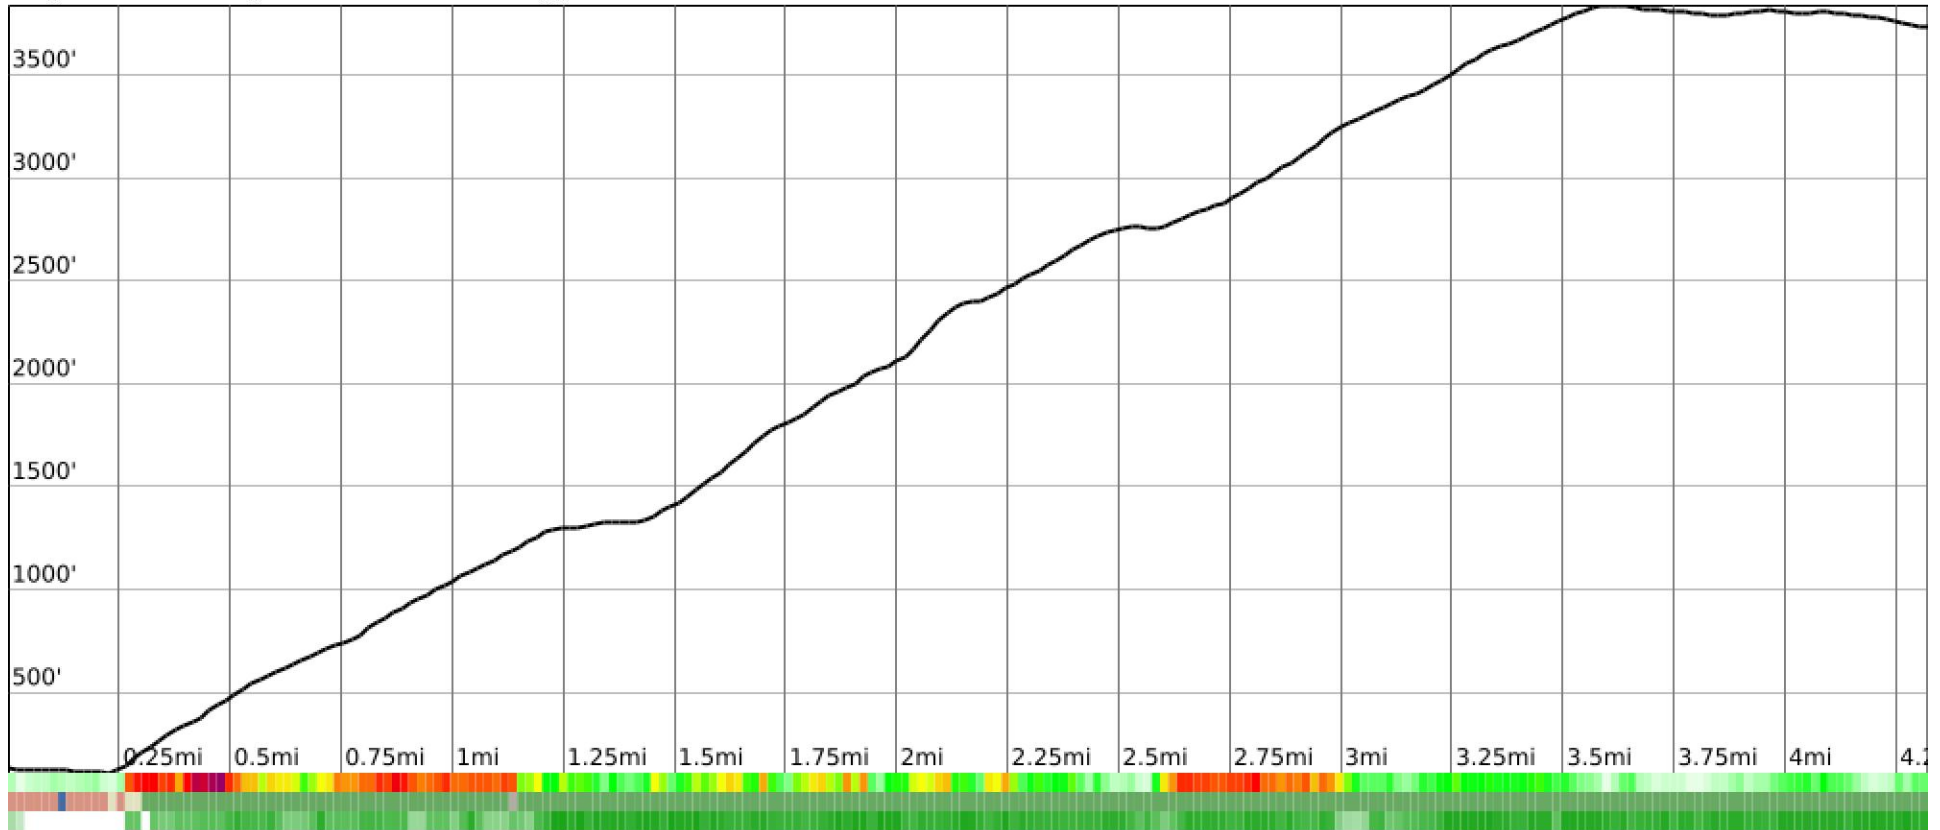

Measured Profile

range 108' to 3839' gain 3766' loss 164' exaggeration 2.4x

Slope Angle (top), Land Cover (middle), Tree Cover (bottom)

Elevation

Min 110'
Avg 2215'
Max 3839'
Delta 3729'

Slope

Min 2°
Avg 21°
Max 46°

Aspect

Tree Cover

Land Cover

Forest 93%
Developed 5%
Grassland 1%