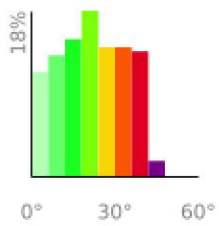

Measured Profile

range 108' to 3839' gain 3766' loss 164' exaggeration 2.4x

Slope Angle (top), Land Cover (middle), Tree Cover (bottom)

Elevation

Min 110'
Avg 2215'
Max 3839'
Delta 3729'

Slope

Min 2°
Avg 21°
Max 46°

Aspect

Tree Cover

Land Cover

Forest 93%
Developed 5%
Grassland 1%