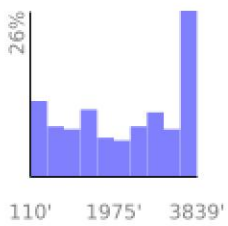

Measured Profile

range 108' to 3839' gain 3766' loss 164' exaggeration 2.4x

Slope Angle (top), Land Cover (middle), Tree Cover (bottom)

Elevation

Min 110'
Avg 2215'
Max 3839'
Delta 3729'

Slope

Min 2°
Avg 21°
Max 46°

Aspect

Tree Cover

Land Cover

Forest 93%
Developed 5%
Grassland 1%