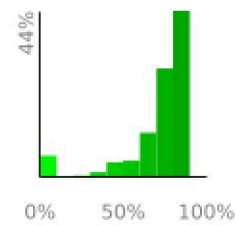

Measured Profile

range 108' to 3839' gain 3766' loss 164' exaggeration 2.4x

Slope Angle (top), Land Cover (middle), Tree Cover (bottom)

Elevation

Min 110'
Avg 2215'
Max 3839'
Delta 3729'

Slope

Min 2°
Avg 21°
Max 46°

Aspect

Tree Cover

Land Cover

Forest 93%
Developed 5%
Grassland 1%