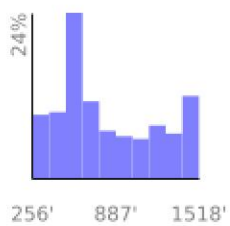

Measured Profile

range 253' to 1516' gain 1378' loss 1378' exaggeration 8.2x

Slope Angle (top), Land Cover (middle), Tree Cover (bottom)

Elevation

Min 256'
Avg 829'
Max 1518'
Delta 1262'

Slope

Min 2°
Avg 11°
Max 31°

Aspect

Tree Cover

Land Cover

Grassland 68%
Shrub 30%
Forest 2%