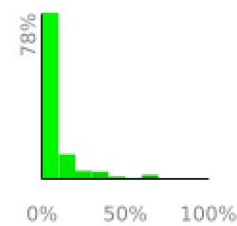

Measured Profile

range 253' to 1516' gain 1378' loss 1378' exaggeration 8.2x

Slope Angle (top), Land Cover (middle), Tree Cover (bottom)

Elevation

Min 256'
Avg 829'
Max 1518'
Delta 1262'

Slope

Min 2°
Avg 11°
Max 31°

Aspect

Tree Cover

Land Cover

Grassland 68%
Shrub 30%
Forest 2%