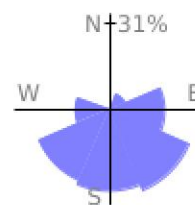

Measured Profile

range 253' to 1516' gain 1378' loss 1378' exaggeration 8.2x

Slope Angle (top), Land Cover (middle), Tree Cover (bottom)

Elevation

Min 256'
Avg 829'
Max 1518'
Delta 1262'

Slope

Min 2°
Avg 11°
Max 31°

Aspect

Tree Cover

Land Cover

Grassland 68%
Shrub 30%
Forest 2%