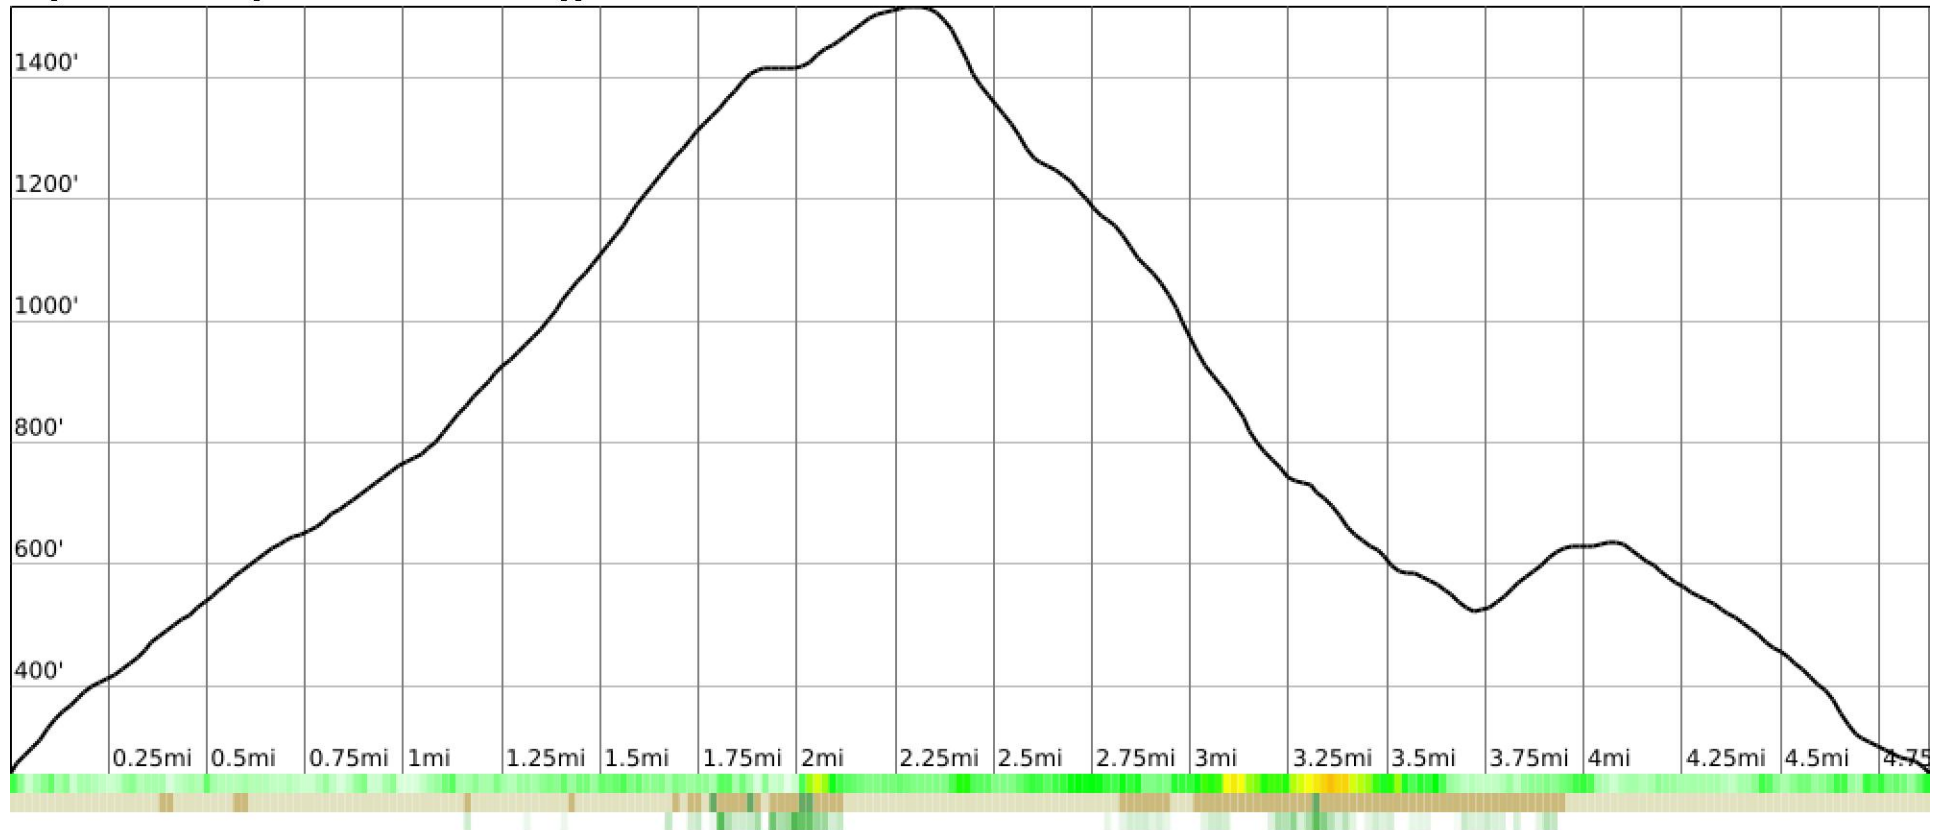

Measured Profile

range 253' to 1516' gain 1378' loss 1378' exaggeration 8.2x

Slope Angle (top), Land Cover (middle), Tree Cover (bottom)

Elevation

Min 256'
Avg 829'
Max 1518'
Delta 1262'

Slope

Min 2°
Avg 11°
Max 31°

Aspect

Tree Cover

Land Cover

Grassland 68%
Shrub 30%
Forest 2%