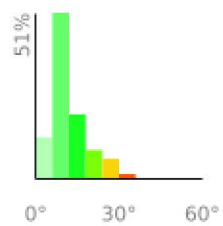

Measured Profile

range 253' to 1516' gain 1378' loss 1378' exaggeration 8.2x

Slope Angle (top), Land Cover (middle), Tree Cover (bottom)

Elevation

Min 256'
Avg 829'
Max 1518'
Delta 1262'

Slope

Min 2°
Avg 11°
Max 31°

Aspect

Tree Cover

Land Cover

Grassland 68%
Shrub 30%
Forest 2%